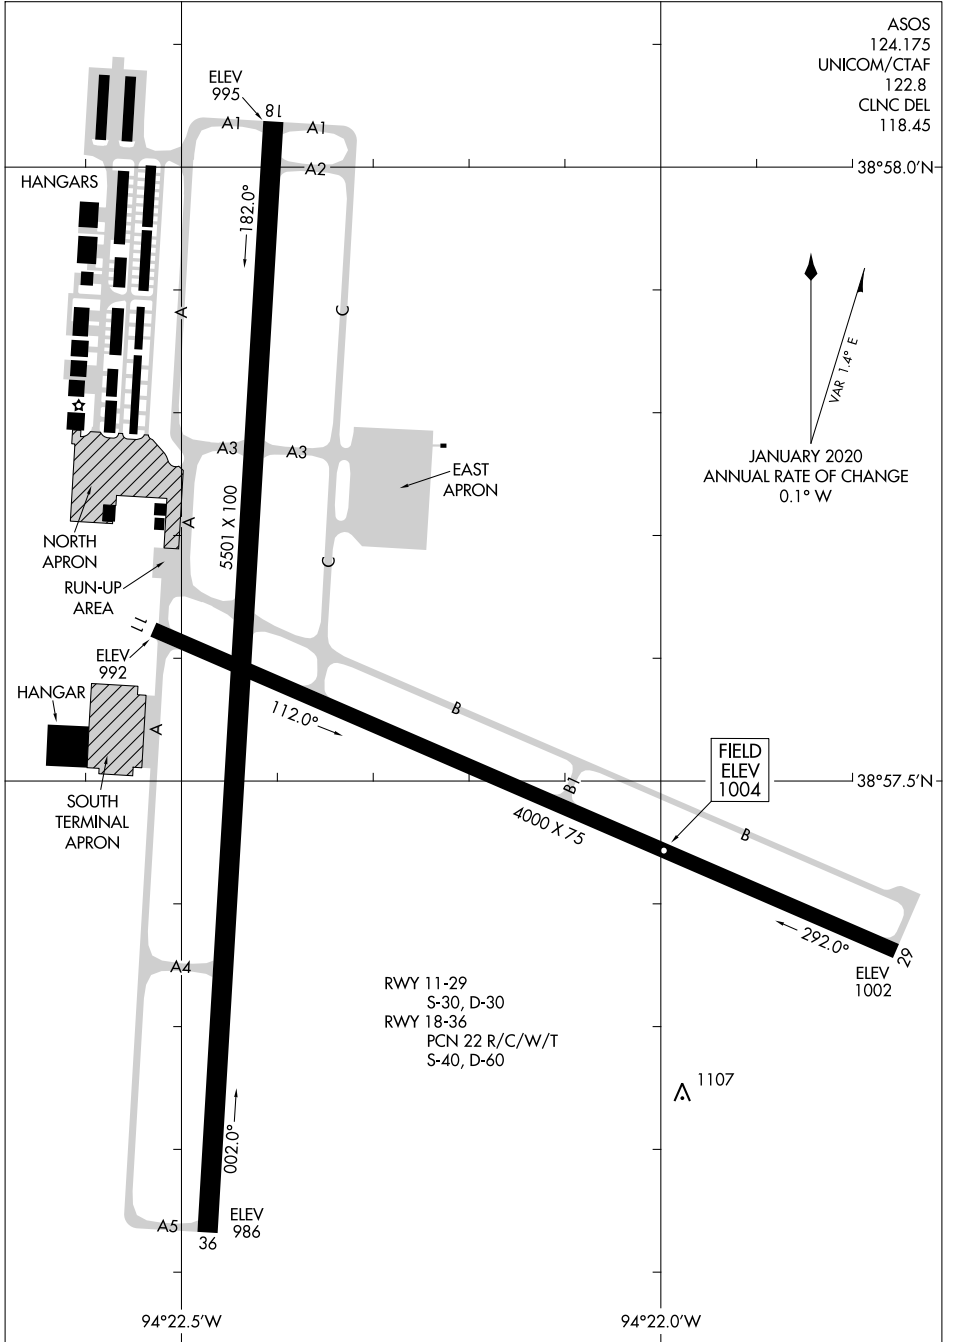

24081

AIRPORT DIAGRAM

AL-6104 (FAA)

LEE'S SUMMIT MUNI (LXT)

LEE'S SUMMIT, MISSOURI

ASOS
124.175
UNICOM/CTAF
122.8
CLNC DEL
118.45

NC-3, 18 APR 2024 to 16 MAY 2024

RWY 11-29
S-30, D-30
RWY 18-36
PCN 22 R/C/W/T
S-40, D-60

NC-3, 18 APR 2024 to 16 MAY 2024

AIRPORT DIAGRAM

24081

LEE'S SUMMIT, MISSOURI

LEE'S SUMMIT MUNI (LXT)