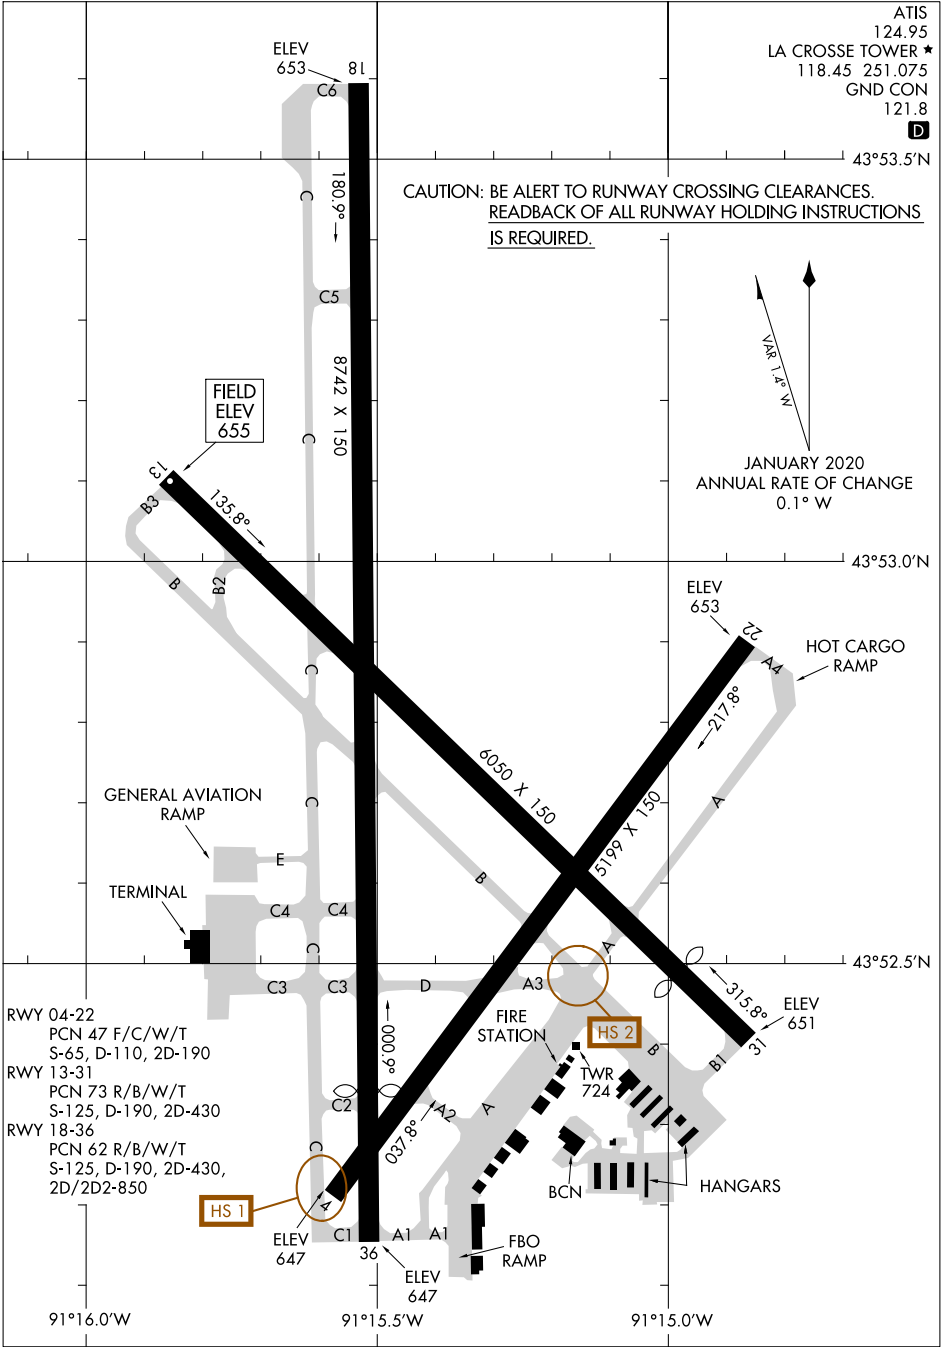

22139

AIRPORT DIAGRAM

AL-219 (FAA)

LA CROSSE RGNL (LSE)
LA CROSSE, WISCONSIN

ATIS 124.95
LA CROSSE TOWER ★ 118.45 251.075
GND CON 121.8
D

CAUTION: BE ALERT TO RUNWAY CROSSING CLEARANCES.
READBACK OF ALL RUNWAY HOLDING INSTRUCTIONS IS REQUIRED.

▲
MAG 1.0° W
JANUARY 2020
ANNUAL RATE OF CHANGE
0.1° W

EC-3, 21 MAR 2024 to 18 APR 2024

EC-3, 21 MAR 2024 to 18 APR 2024

AIRPORT DIAGRAM

22139

LA CROSSE, WISCONSIN
LA CROSSE RGNL (LSE)