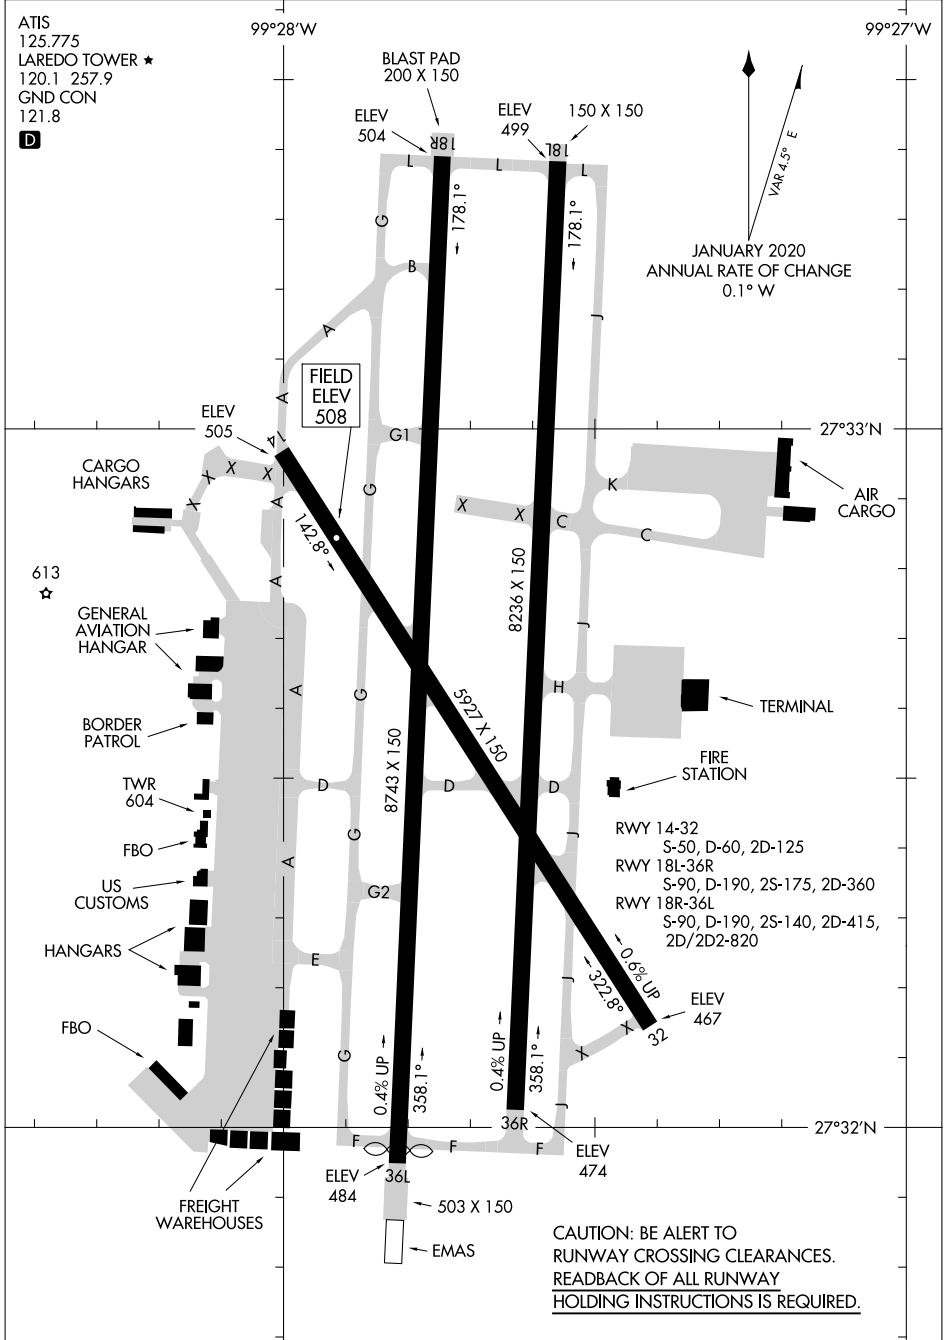

# AIRPORT DIAGRAM

AL-226 (FAA)

LAREDO INTL (L.R.D)  
LAREDO, TEXAS

SC-3, 18 APR 2024 to 16 MAY 2024

SC-3, 18 APR 2024 to 16 MAY 2024