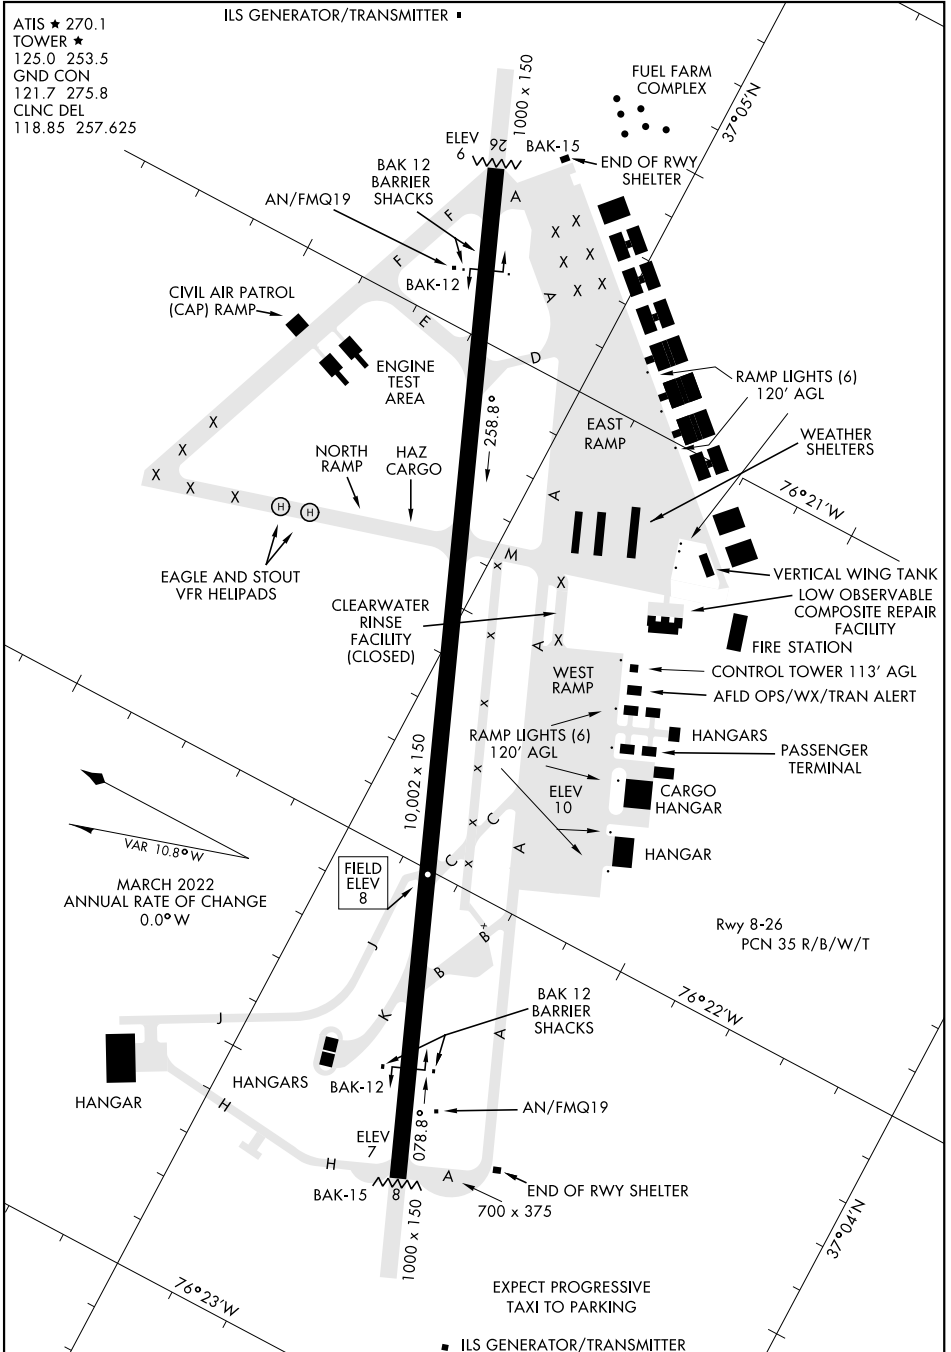

AIRPORT DIAGRAM

AL-185 [USAF]

LANGLEY AFB (KLF1)

HAMPTON, VIRGINIA

ATIS ★ 270.1
 TOWER ★
 125.0 253.5
 GND CON
 121.7 275.8
 CLNC DEL
 118.85 257.625

ILS GENERATOR/TRANSMITTER ■

NE-3, 18 APR 2024 to 16 MAY 2024

NE-3, 18 APR 2024 to 16 MAY 2024

AIRPORT DIAGRAM

HAMPTON, VIRGINIA

LANGLEY AFB (KLF1)

■ ILS GENERATOR/TRANSMITTER

EXPECT PROGRESSIVE TAXI TO PARKING