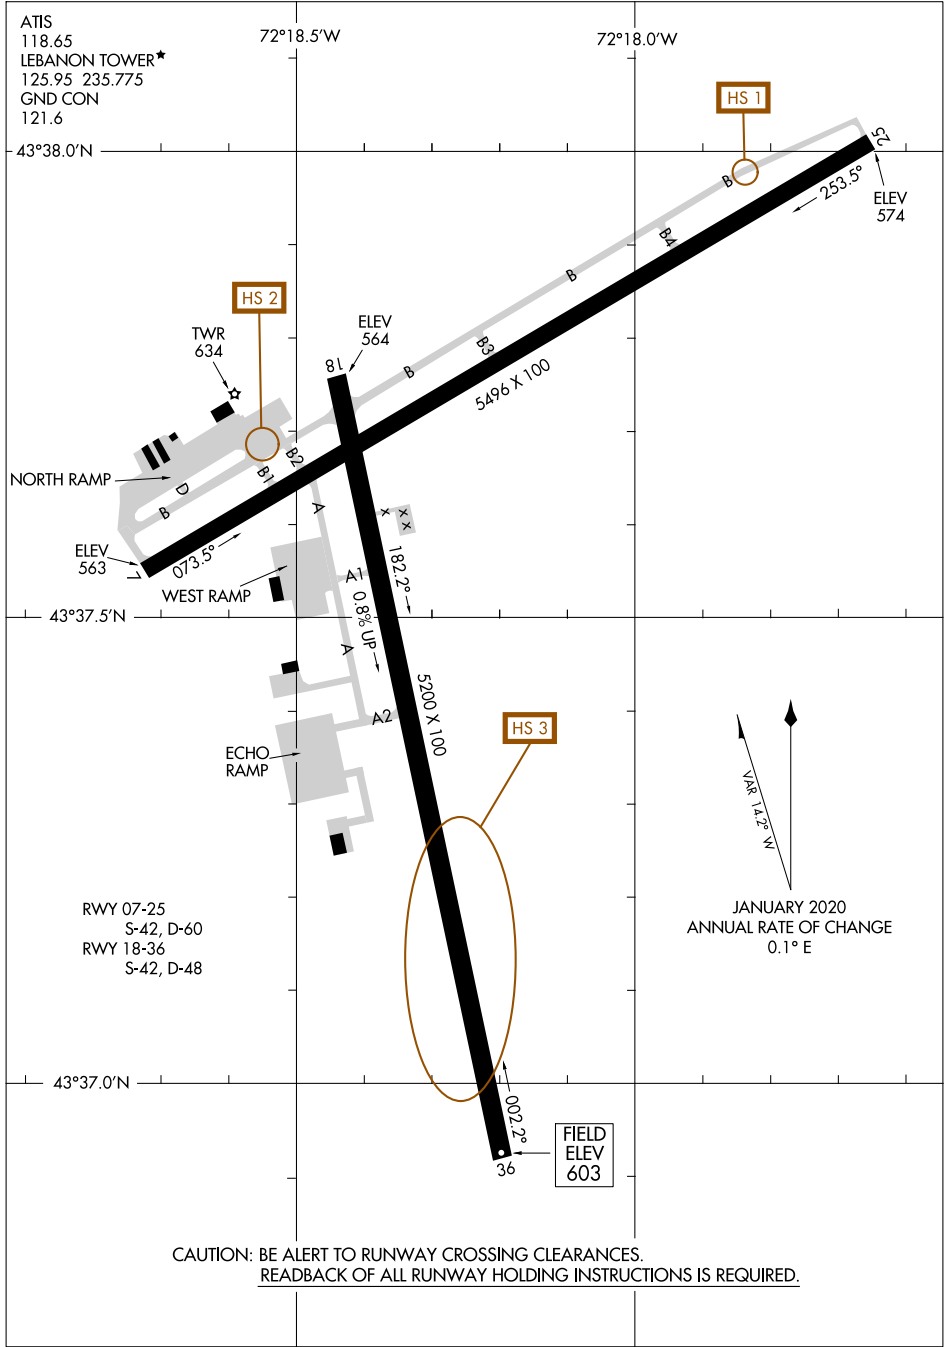

AIRPORT DIAGRAM

AL-859 (FAA)

LEBANON MUNI (LFB)
LEBANON, NEW HAMPSHIRE

NE-1, 21 MAR 2024 to 18 APR 2024

NE-1, 21 MAR 2024 to 18 APR 2024

CAUTION: BE ALERT TO RUNWAY CROSSING CLEARANCES.
READBCK OF ALL RUNWAY HOLDING INSTRUCTIONS IS REQUIRED.

AIRPORT DIAGRAM

LEBANON, NEW HAMPSHIRE
LEBANON MUNI (LFB)