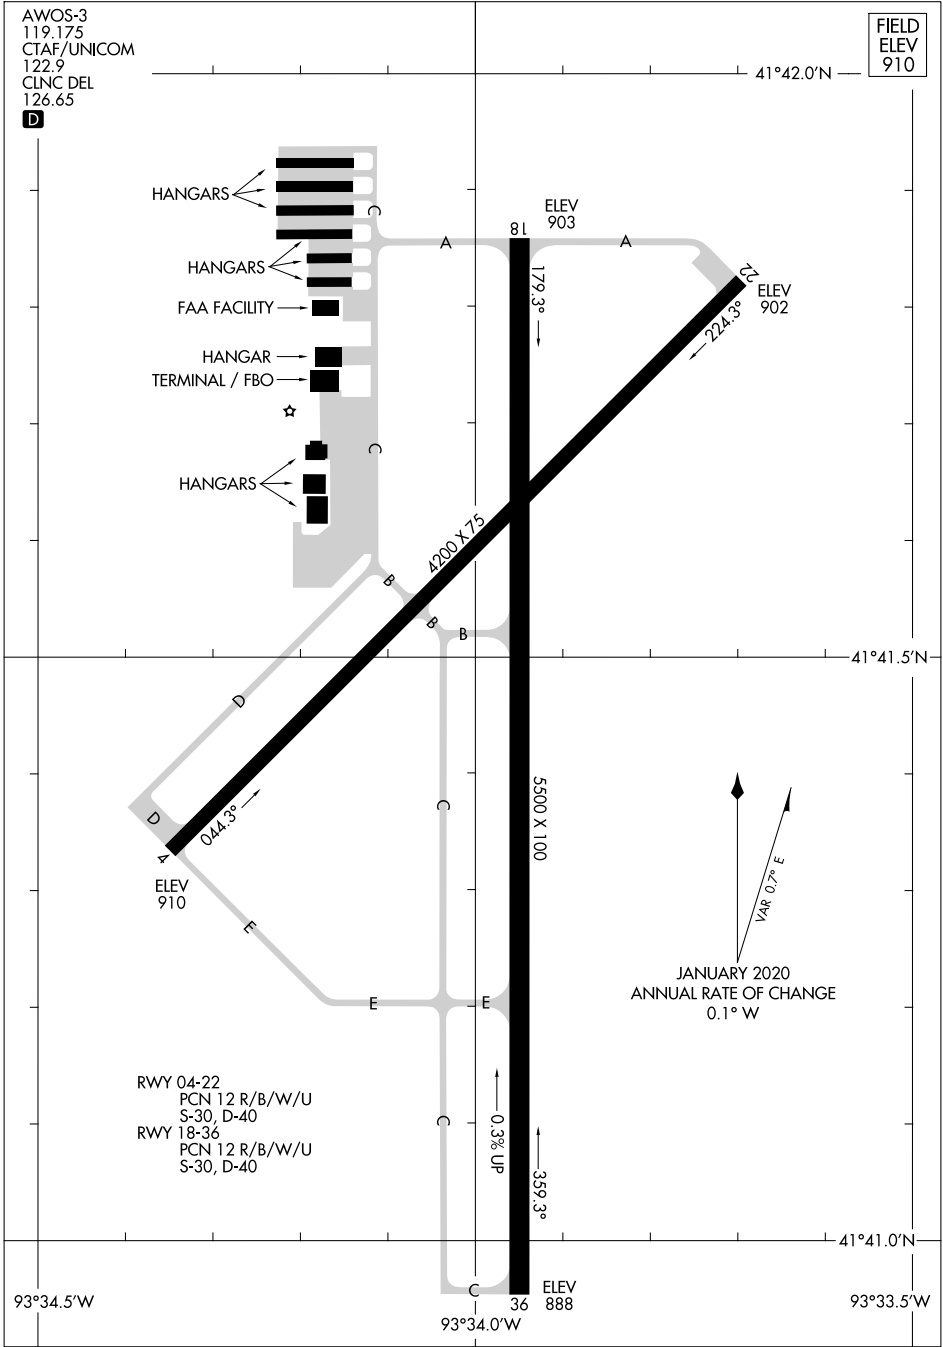

20086

# AIRPORT DIAGRAM

AL-9156 (FAA)

ANKENY RGNL (IKV)

ANKENY, IOWA

AWOS-3  
 119.175  
 CTAF/UNICOM  
 122.9  
 CLNC DEL  
 126.65

FIELD  
 ELEV  
 910

NC-3, 21 MAR 2024 to 18 APR 2024

NC-3, 21 MAR 2024 to 18 APR 2024

# AIRPORT DIAGRAM

20086

ANKENY, IOWA

ANKENY RGNL (IKV)