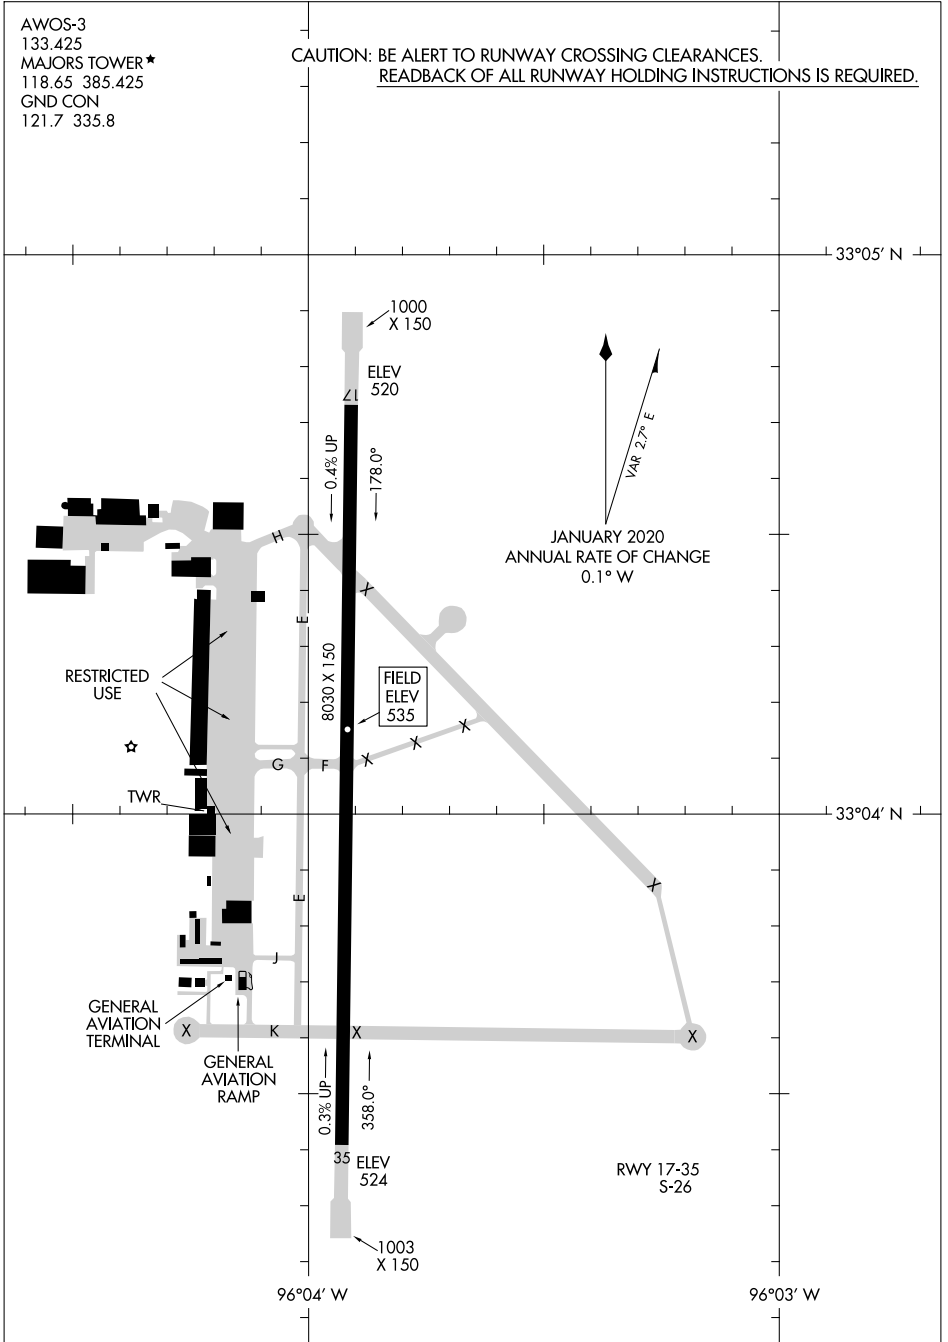

# AIRPORT DIAGRAM

AL-5138 (FAA)

MAJORS (GVT)  
GREENVILLE, TEXAS

AWOS-3  
133.425  
MAJORS TOWER ★  
118.65 385.425  
GND CON  
121.7 335.8

CAUTION: BE ALERT TO RUNWAY CROSSING CLEARANCES.  
READBACK OF ALL RUNWAY HOLDING INSTRUCTIONS IS REQUIRED.

SC-2, 21 MAR 2024 to 18 APR 2024

SC-2, 21 MAR 2024 to 18 APR 2024

# AIRPORT DIAGRAM

GREENVILLE, TEXAS  
MAJORS (GVT)