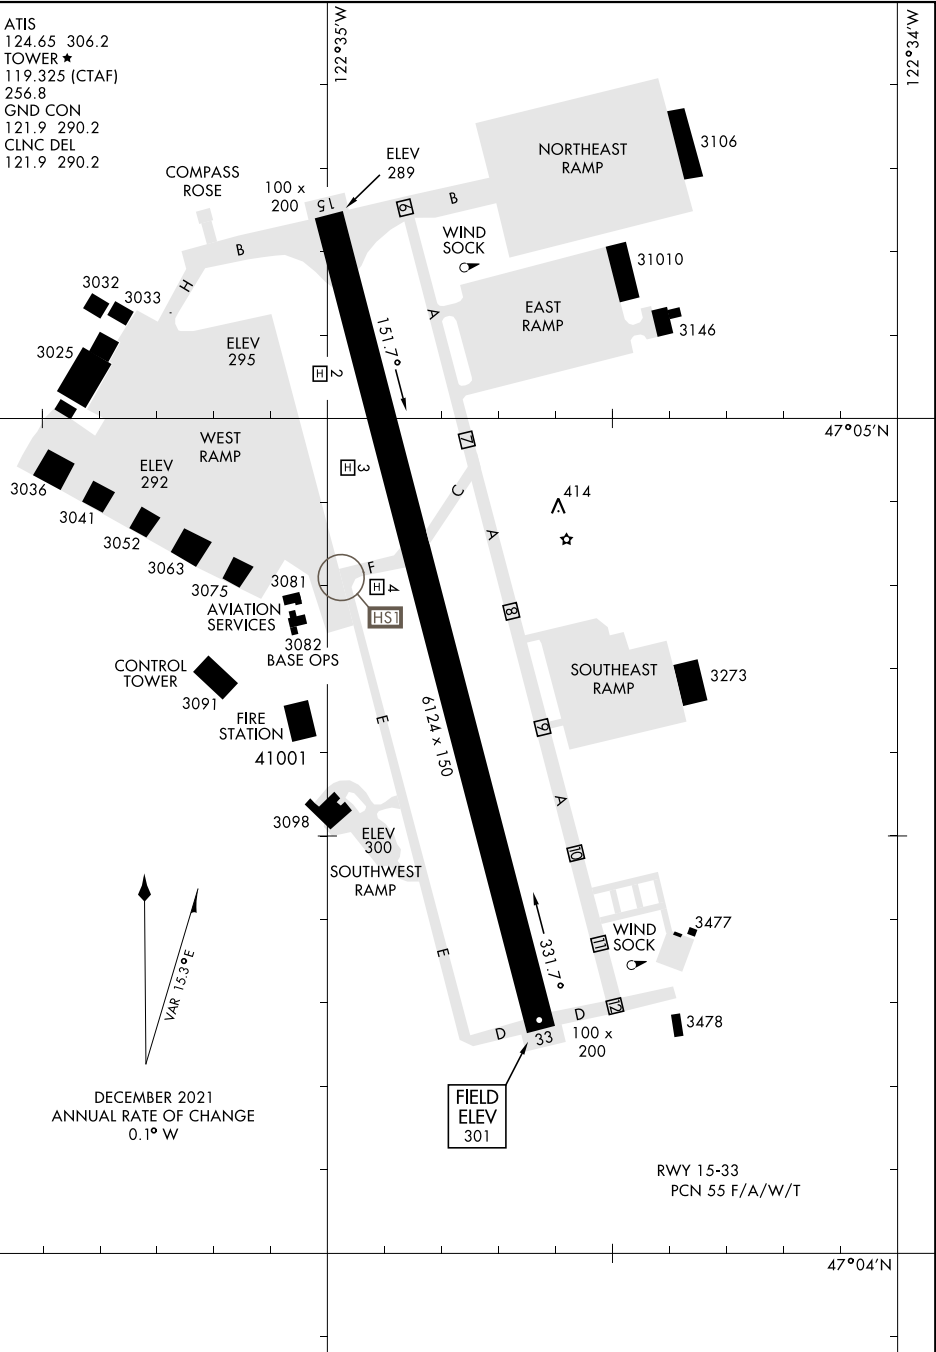

AIRPORT DIAGRAM

ATIS
 124.65 306.2
 TOWER ★
 119.325 (CTAF)
 256.8
 GND CON
 121.9 290.2
 CLNC DEL
 121.9 290.2

NW-1, 18 APR 2024 to 16 MAY 2024

NW-1, 18 APR 2024 to 16 MAY 2024

AIRPORT DIAGRAM