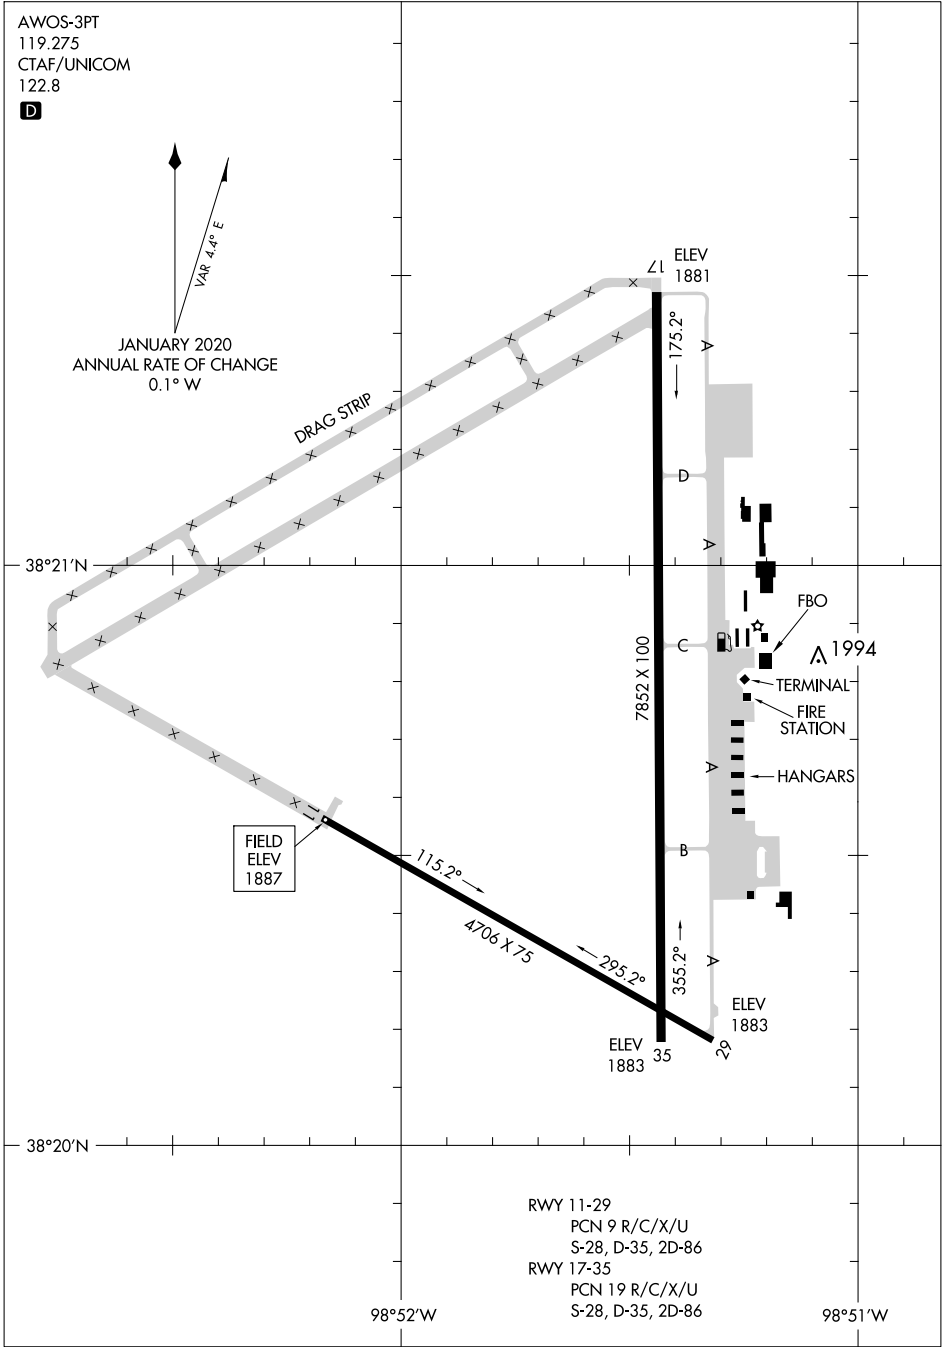

21224

AIRPORT DIAGRAM

AL-175 (FAA)

GREAT BEND MUNI (G.B.D)
GREAT BEND, KANSAS

AWOS-3PT
119.275
CTAF/UNICOM
122.8

NC-2, 18 APR 2024 to 16 MAY 2024

NC-2, 18 APR 2024 to 16 MAY 2024

RWY 11-29
PCN 9 R/C/X/U
S-28, D-35, 2D-86

RWY 17-35
PCN 19 R/C/X/U
S-28, D-35, 2D-86

AIRPORT DIAGRAM

21224

GREAT BEND, KANSAS
GREAT BEND MUNI (G.B.D)