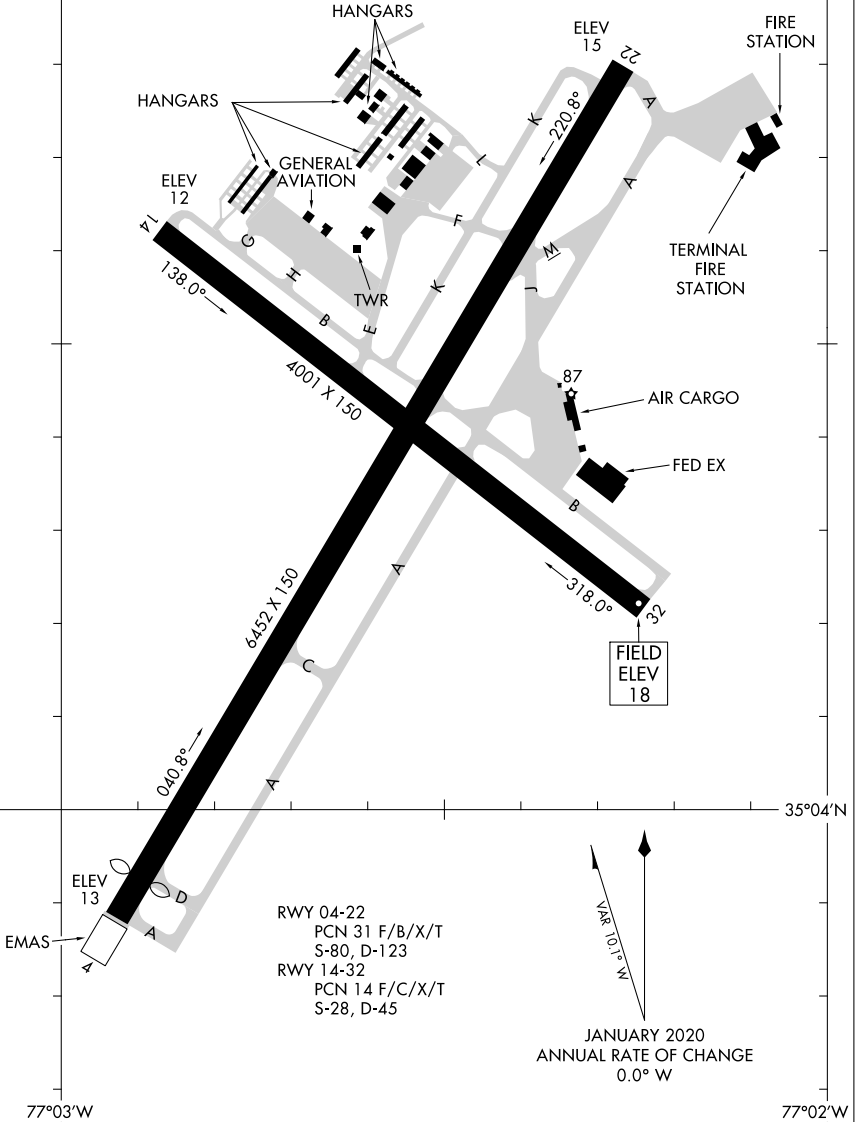

ASOS
 118.525
 NEW BERN TOWER★
 124.25
 GND CON
 121.7
 CLNC DEL
 121.7
 120.525 (When Tower Closed)

CAUTION: BE ALERT TO RUNWAY CROSSING CLEARANCES.
 READBACK OF ALL RUNWAY HOLDING INSTRUCTIONS IS REQUIRED.

D

SE-2, 18 APR 2024 to 16 MAY 2024

SE-2, 18 APR 2024 to 16 MAY 2024