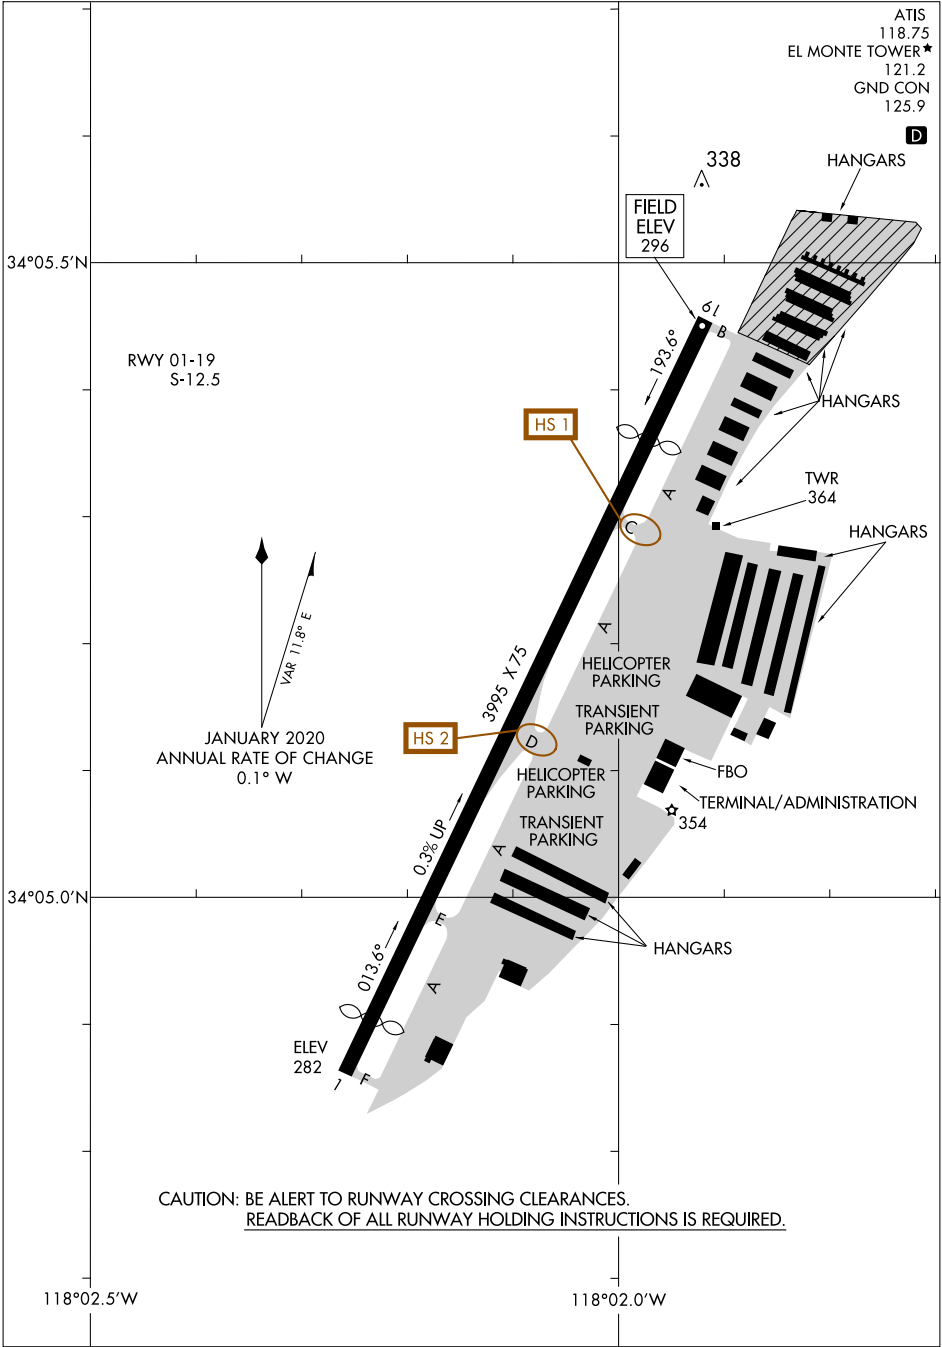

AIRPORT DIAGRAM

AL-5639 (FAA)

SAN GABRIEL VALLEY (EMT)
EL MONTE, CALIFORNIA

ATIS 118.75
EL MONTE TOWER★ 121.2
GND CON 125.9

D

SW-3, 21 MAR 2024 to 18 APR 2024

SW-3, 21 MAR 2024 to 18 APR 2024

CAUTION: BE ALERT TO RUNWAY CROSSING CLEARANCES.
READBACK OF ALL RUNWAY HOLDING INSTRUCTIONS IS REQUIRED.

AIRPORT DIAGRAM

EL MONTE, CALIFORNIA
SAN GABRIEL VALLEY (EMT)