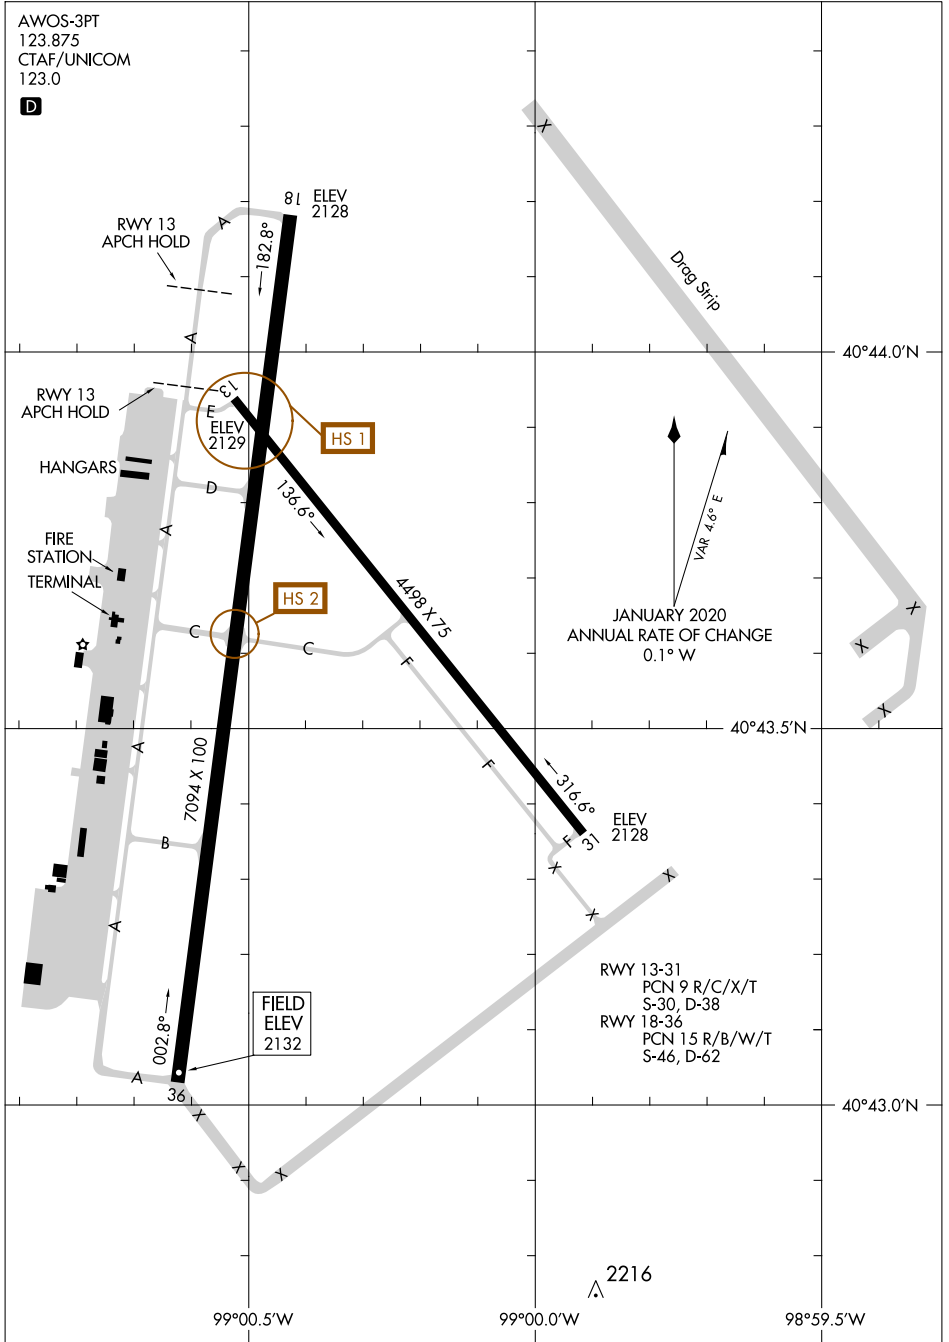

22139

# AIRPORT DIAGRAM

AL-541 (FAA)

KEARNEY RGNL (E.A.R)  
KEARNEY, NEBRASKA

AWOS-3PT  
123.875  
CTAF/UNICOM  
123.0

**D**

NC-2, 18 APR 2024 to 16 MAY 2024

NC-2, 18 APR 2024 to 16 MAY 2024

# AIRPORT DIAGRAM

22139

KEARNEY, NEBRASKA  
KEARNEY RGNL (E.A.R)