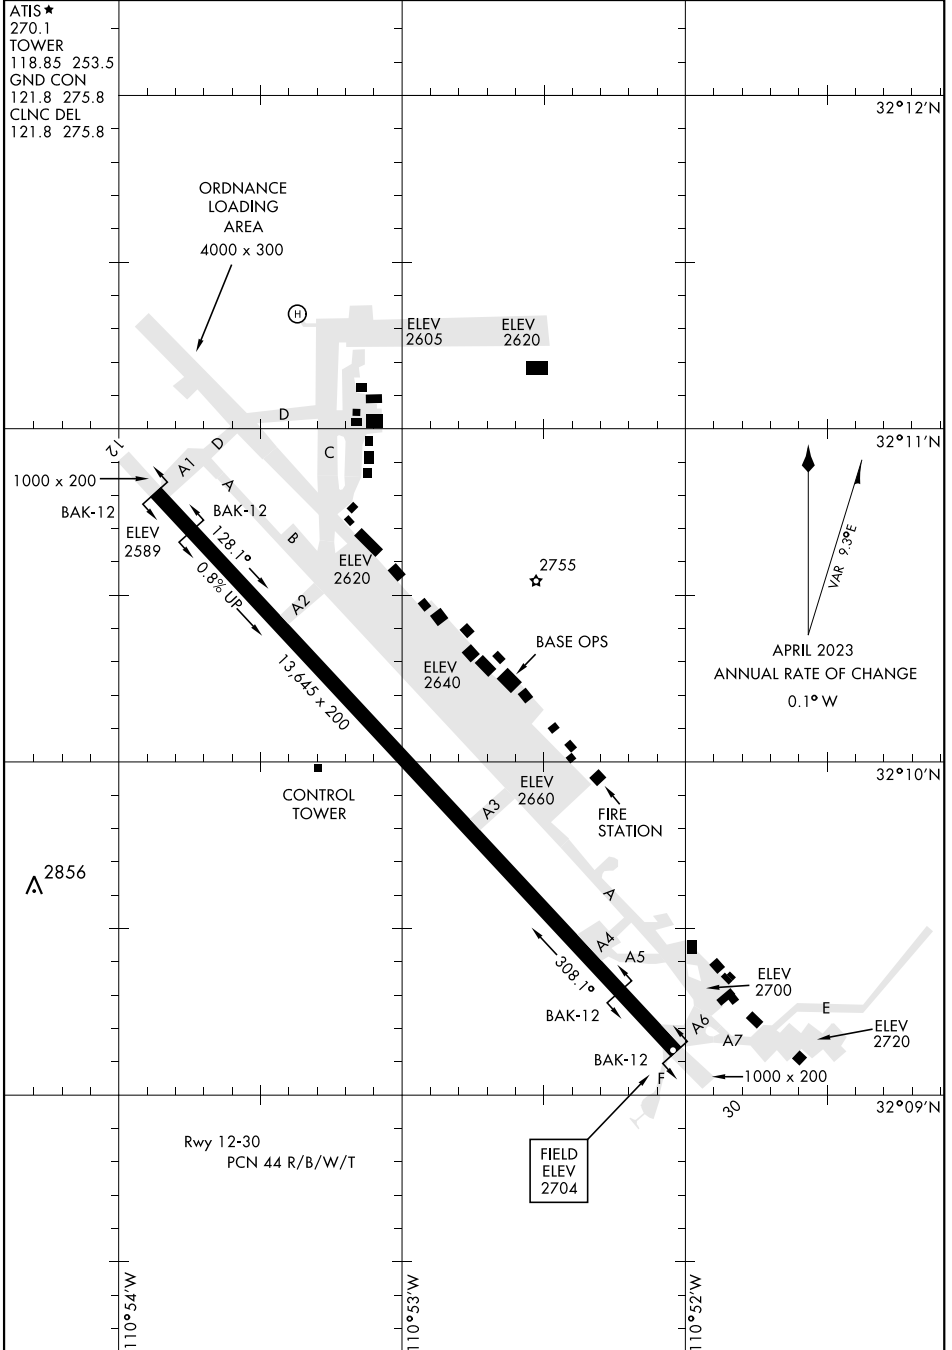

23110

# AIRPORT DIAGRAM

AL-429 [USAF]

DAVIS-MONTHAN AFB (KDMA)

TUCSON, ARIZONA

SW-4, 21 MAR 2024 to 18 APR 2024

SW-4, 21 MAR 2024 to 18 APR 2024

# AIRPORT DIAGRAM

TUCSON, ARIZONA  
DAVIS-MONTHAN AFB (KDMA)