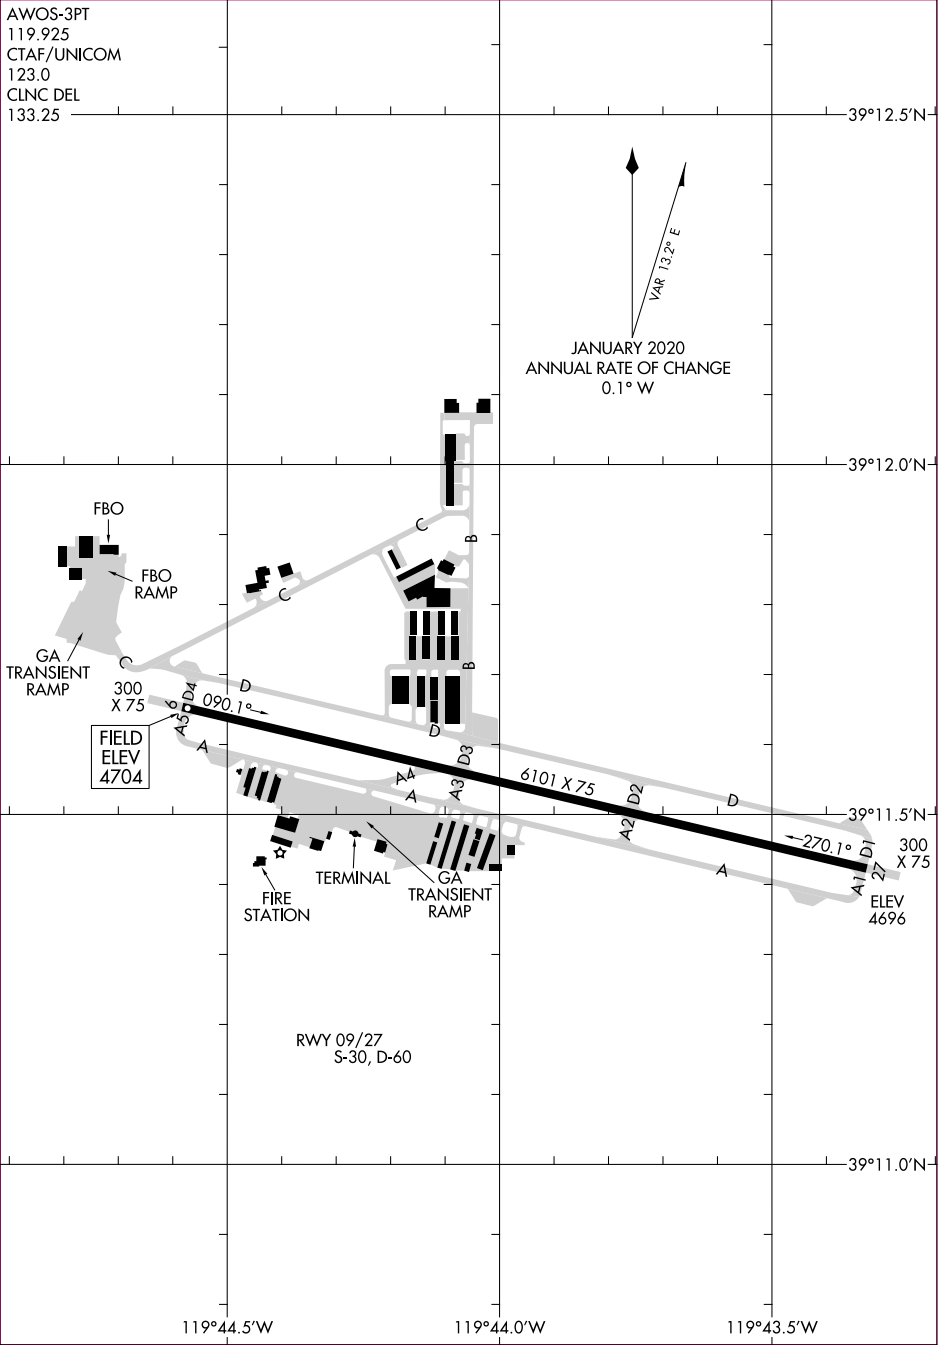

22307

AIRPORT DIAGRAM

AL-6515 (FAA)

CARSON CITY (CXP)
CARSON CITY, NEVADA

AWOS-3PT
119.925
CTAF/UNICOM
123.0
CLNC DEL
133.25

39°12.5'N

39°12.0'N

39°11.5'N

39°11.0'N

119°44.5'W

119°44.0'W

119°43.5'W

JANUARY 2020
ANNUAL RATE OF CHANGE
0.1° W

SW-4, 18 APR 2024 to 16 MAY 2024

SW-4, 18 APR 2024 to 16 MAY 2024

AIRPORT DIAGRAM
22307