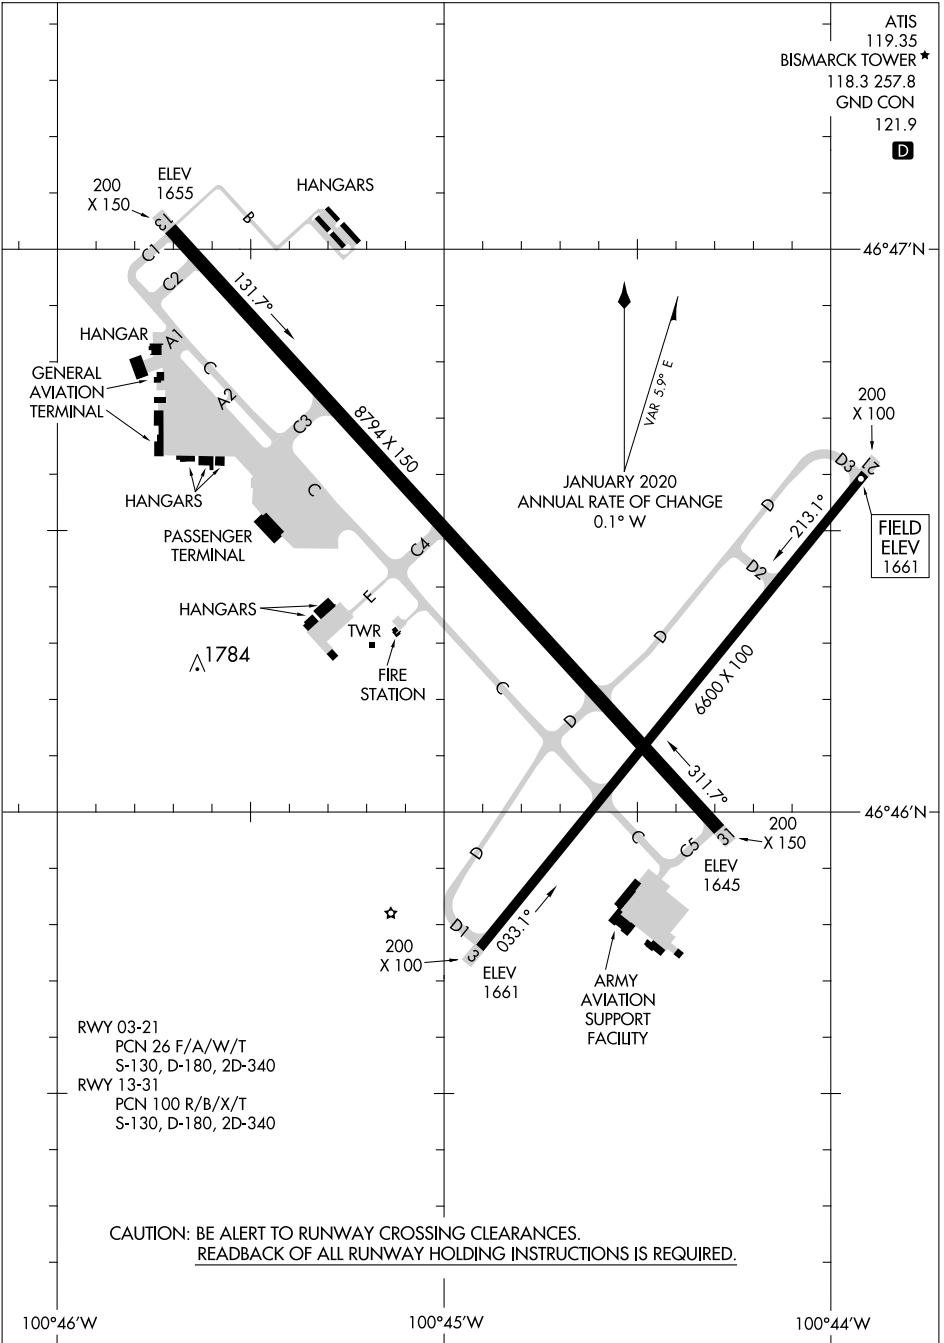

AIRPORT DIAGRAM

AL-51 (FAA)

BISMARCK MUNI (BIS)
BISMARCK, NORTH DAKOTA

ATIS 119.35
 BISMARCK TOWER ★ 118.3 257.8
 GND CON 121.9
D

NC-1, 21 MAR 2024 to 18 APR 2024

NC-1, 21 MAR 2024 to 18 APR 2024

AIRPORT DIAGRAM

BISMARCK, NORTH DAKOTA
BISMARCK MUNI (BIS)