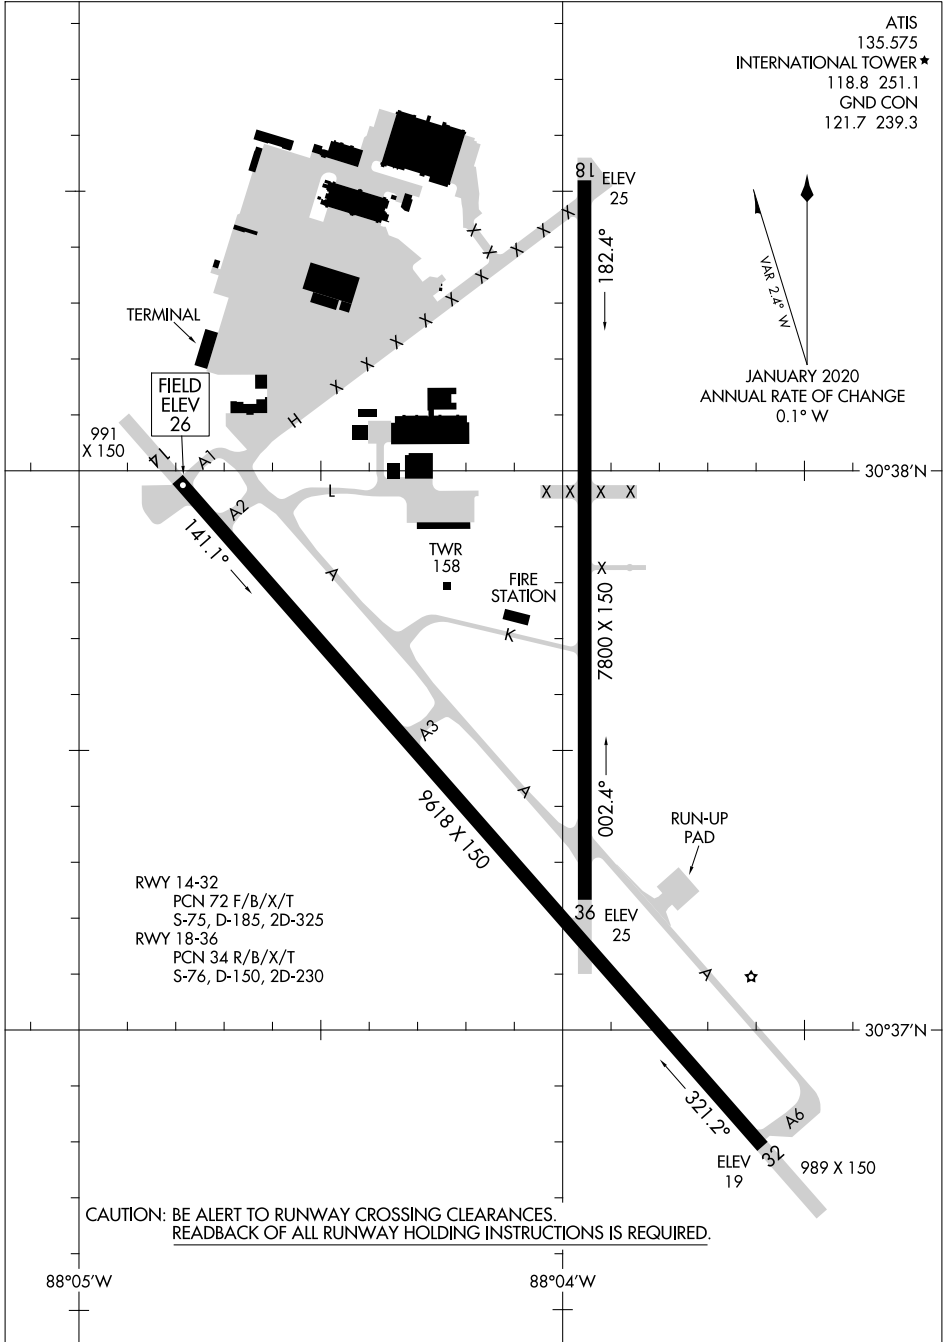

# AIRPORT DIAGRAM

AL-268 (FAA)

MOBILE INTL (BFM)  
MOBILE, ALABAMA

ATIS 135.575  
 INTERNATIONAL TOWER ★ 118.8 251.1  
 GND CON 121.7 239.3

  
 JANUARY 2020  
 ANNUAL RATE OF CHANGE  
 0.1° W

SE-4, 21 MAR 2024 to 18 APR 2024

SE-4, 21 MAR 2024 to 18 APR 2024

CAUTION: BE ALERT TO RUNWAY CROSSING CLEARANCES.  
 READBACK OF ALL RUNWAY HOLDING INSTRUCTIONS IS REQUIRED.