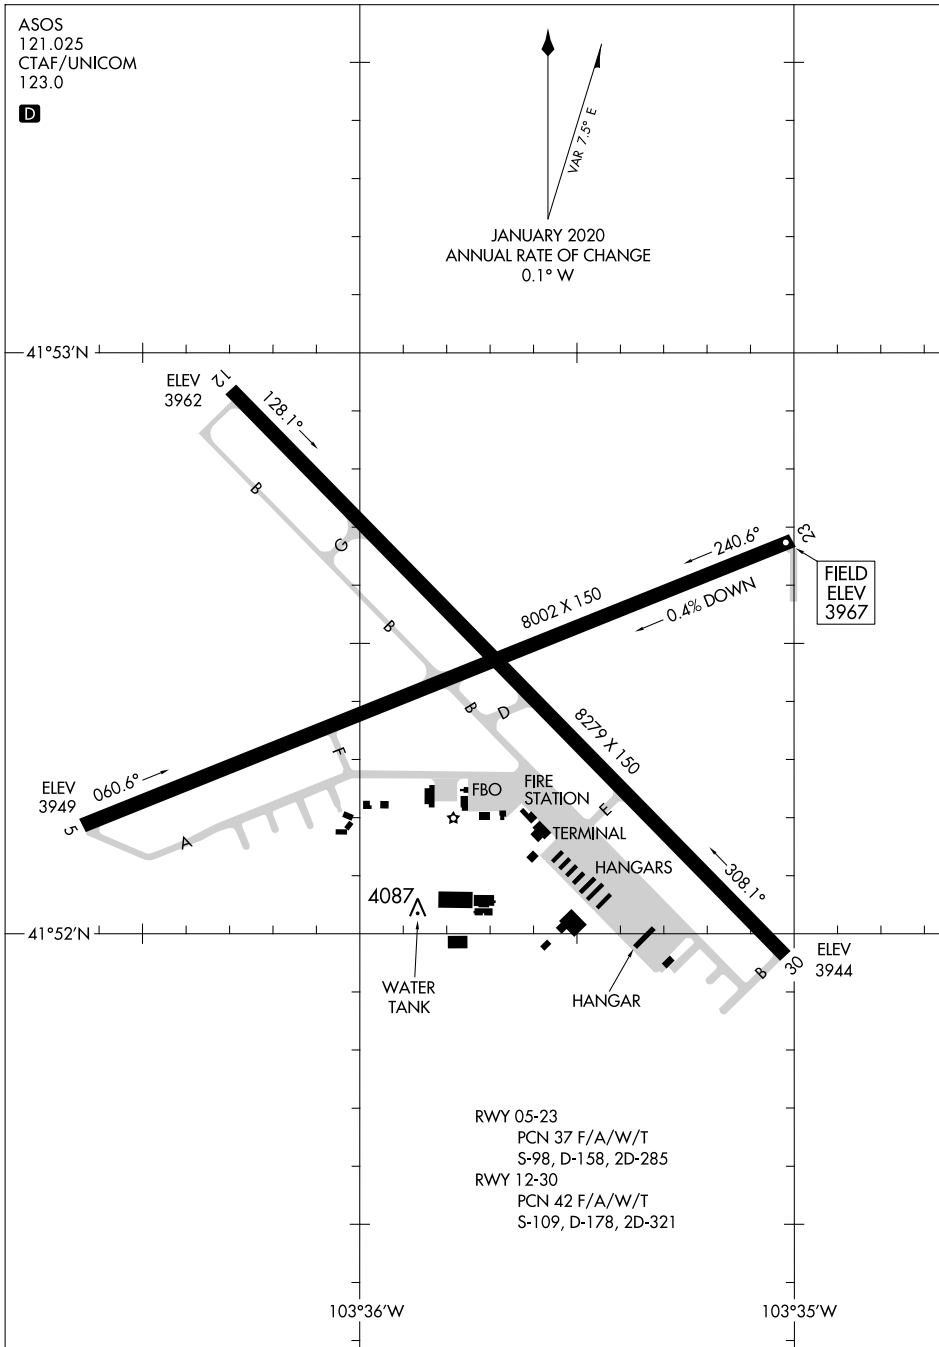

22139

AIRPORT DIAGRAM

WESTERN NEBRASKA RGNL/WILLIAM B HEILIG FLD (BFF)
AL-383 (FAA) SCOTTSBUFF, NEBRASKA

ASOS
121.025
CTAF/UNICOM
123.0

JANUARY 2020
ANNUAL RATE OF CHANGE
0.1° W

NC-2, 21 MAR 2024 to 18 APR 2024

NC-2, 21 MAR 2024 to 18 APR 2024

AIRPORT DIAGRAM

22139

WESTERN NEBRASKA RGNL/WILLIAM B HEILIG FLD (BFF)
SCOTTSBUFF, NEBRASKA

SCOTTSBUFF, NEBRASKA