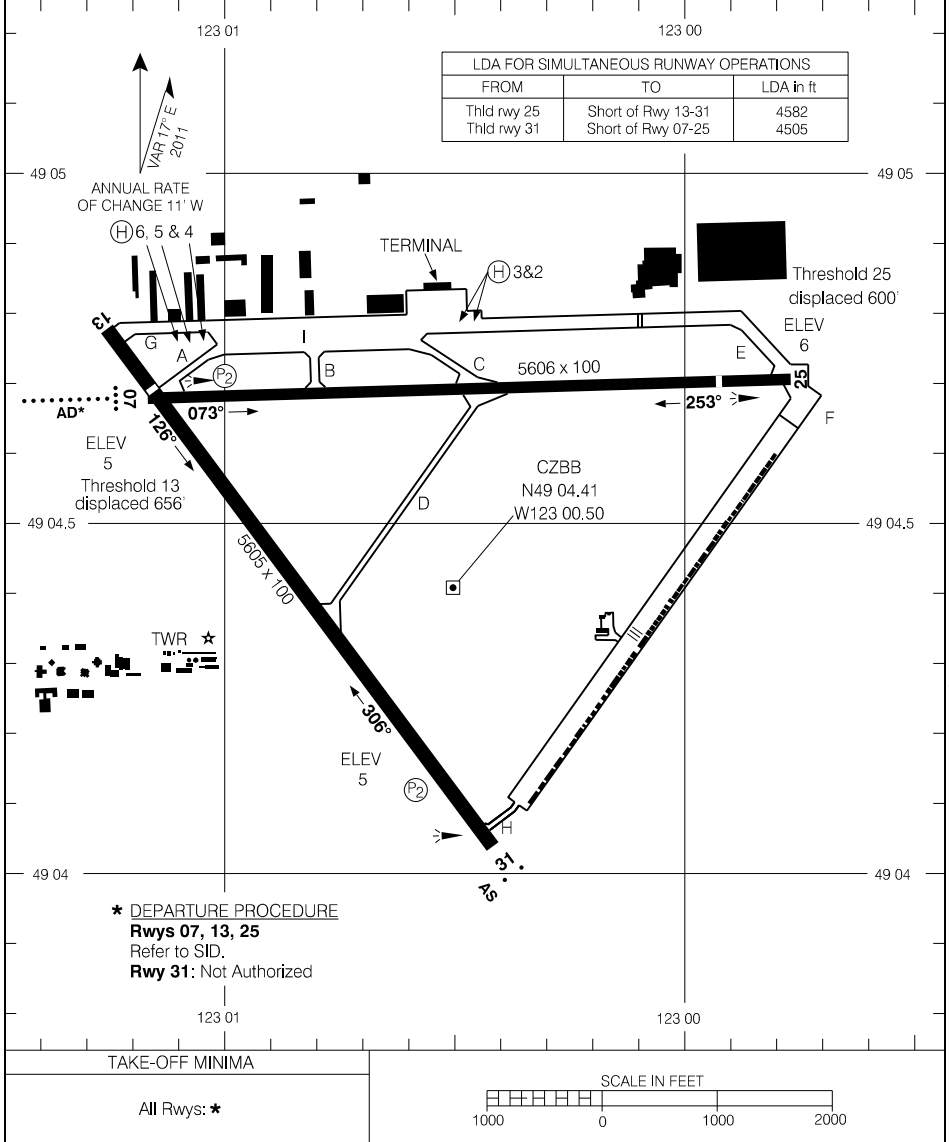

AERODROME CHART

● ATIS - 125.5		● GND - 124.3		● TWR - 127.6 118.1		DEP Vancouver - 132.3 (S) 363.8	
				● TFC - 118.1		● MF*	
DECL DIST	07	25	13	31			
TORA	5606	5606	5605	5605			
TODA	5606	6590	5605	5933			
ASDA	5606	5606	5605	5605			
LDA	5606	5006	4949	5605			

Source of Canadian Civil Aeronautical Data: © 2019 NAV CANADA All rights reserved

AERODROME CHART

EFF 24 MAY 18

CZBB