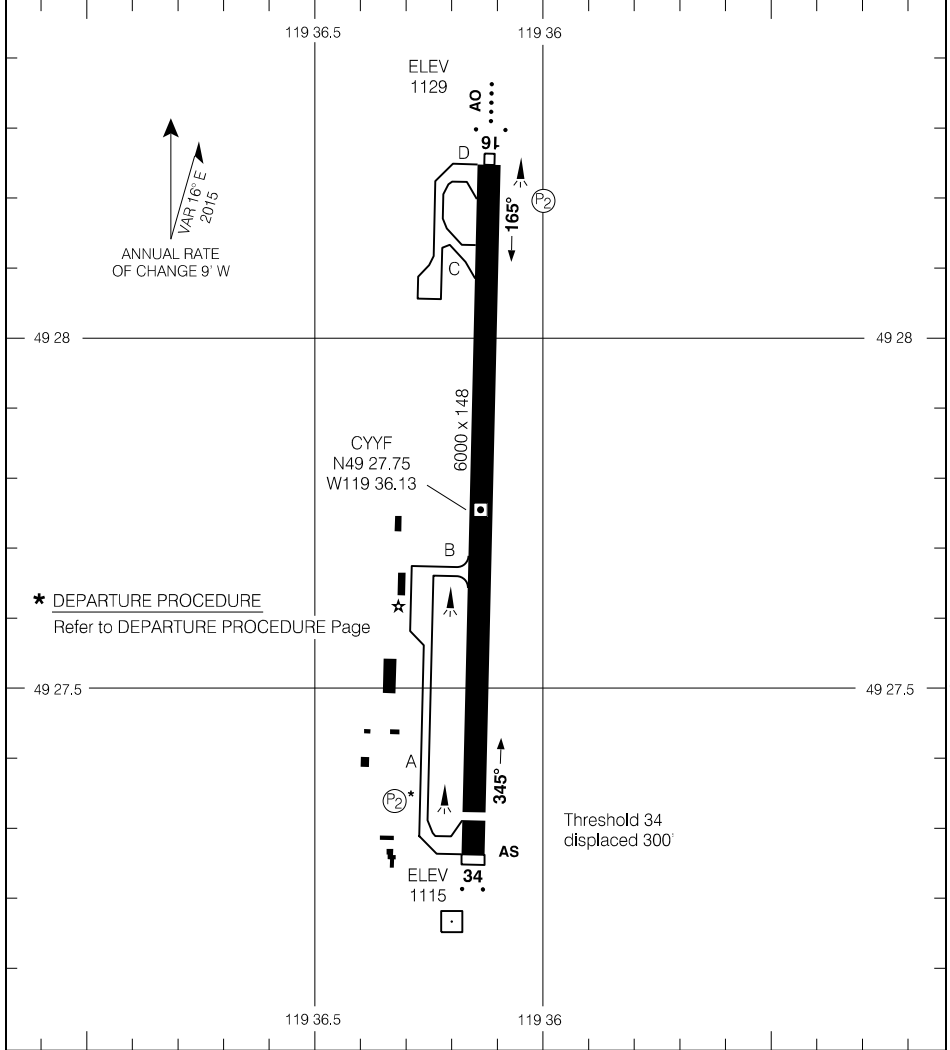

CYYF-AD

PENTICTON, BC
CYYF

AERODROME CHART

		RADIO - 118.5		CTR Vancouver - 133.5 351.3	
				MF	
DECL DIST	16	34			
TORA	6000	6000			
TODA	6600	6984			
ASDA	6000	6000			
LDA	6000	5700			

Source of Canadian Civil Aeronautical Data: © 2019 NAV CANADA All rights reserved

* DEPARTURE PROCEDURE
Refer to DEPARTURE PROCEDURE Page

TAKE-OFF MINIMA

Rwys 16, 34: *

AERODROME CHART

EFF 17 AUG 17

CYYF-AD

CYYF