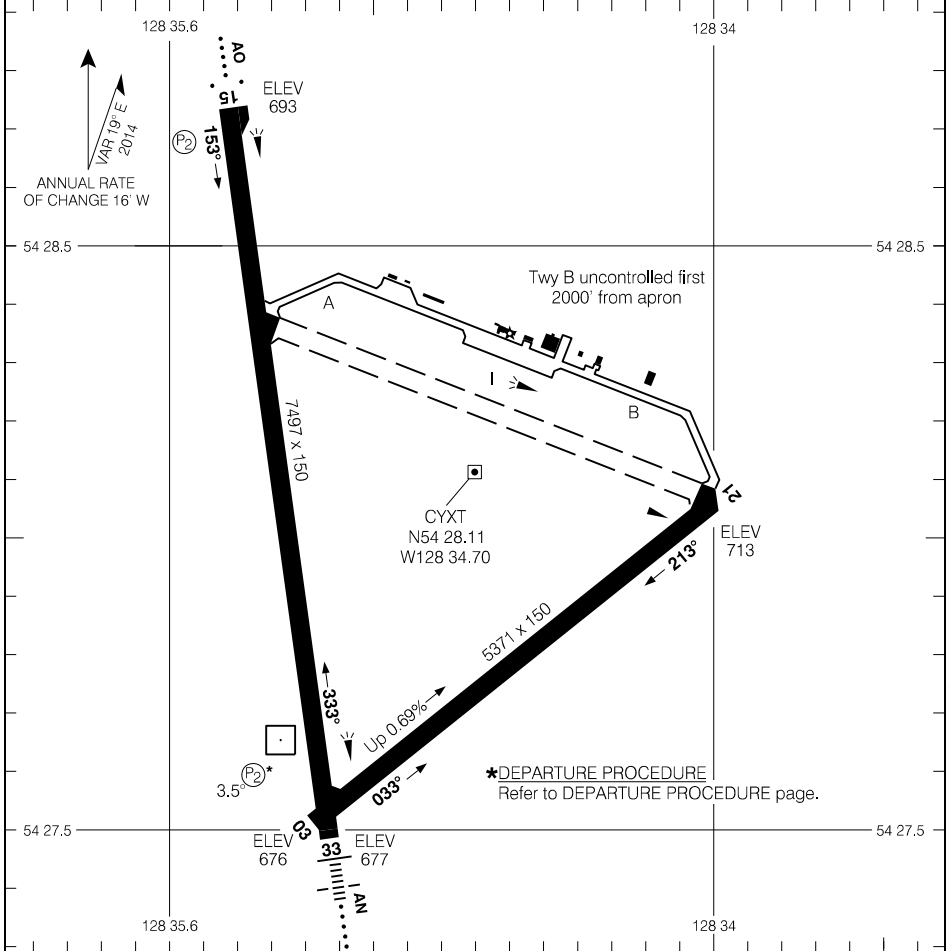

AERODROME CHART

				RADIO - 122.0		CTR Vancouver - 128.4 269.1	
				<b>MF</b>			
<b>DECL DIST</b>	<b>15</b>	<b>33</b>	<b>03</b>	<b>21</b>			
TORA	7497	7497	5371	5371			
TODA	8481	8481	6355	6355			
ASDA	7497	7497	5371	5371			
LDA	7497	7497	5371	5371			

Source of Canadian Civil Aeronautical Data: © 2019 NAV CANADA All rights reserved

RVO		LVO	
RWY 15, 33: (¼ sm)		NOT AUTHORIZED	
TAKE-OFF MINIMA			
Rwys 03, 21: NOT ASSESSED Rwys 15, 33: *		SCALE IN FEET 1000 0 1000 2000	

AERODROME CHART

EFF 19 JUL 18

CYXT