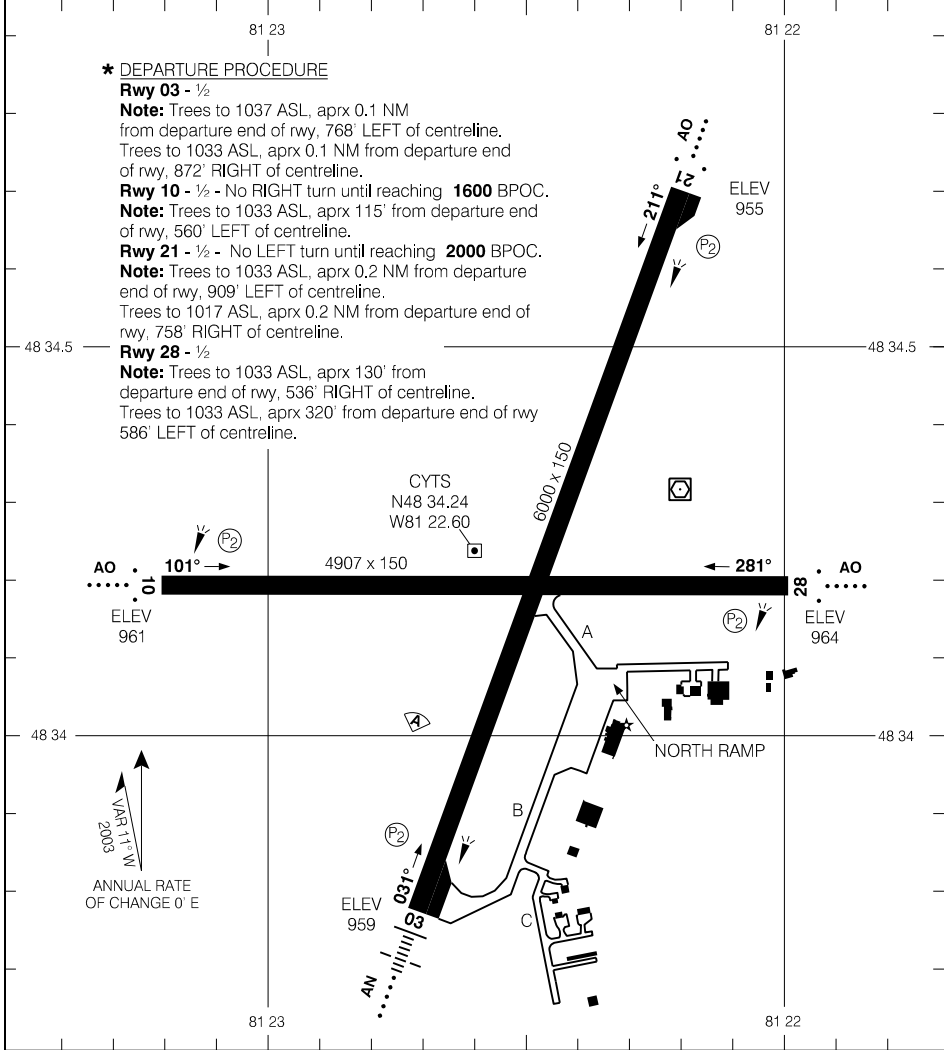

AERODROME CHART

ATIS - 124.95						RADIO - 122.3		CTR Toronto - 128.3	
						MF			
DECL	DISTS	03	21	10	28				
TORA		6000	6000	4907	4907				
TODA		6600	6984	5891	5891				
ASDA		6000	6000	4907	4907				
LDA		6000	6000	4907	4907				

Source of Canadian Civil Aeronautical Data: © 2019 NAV CANADA All rights reserved

TAKE-OFF MINIMA

All Rwys: *

SCALE IN FEET

1000 0 1000 2000

AERODROME CHART

EFF 3 JAN 19

CYTS