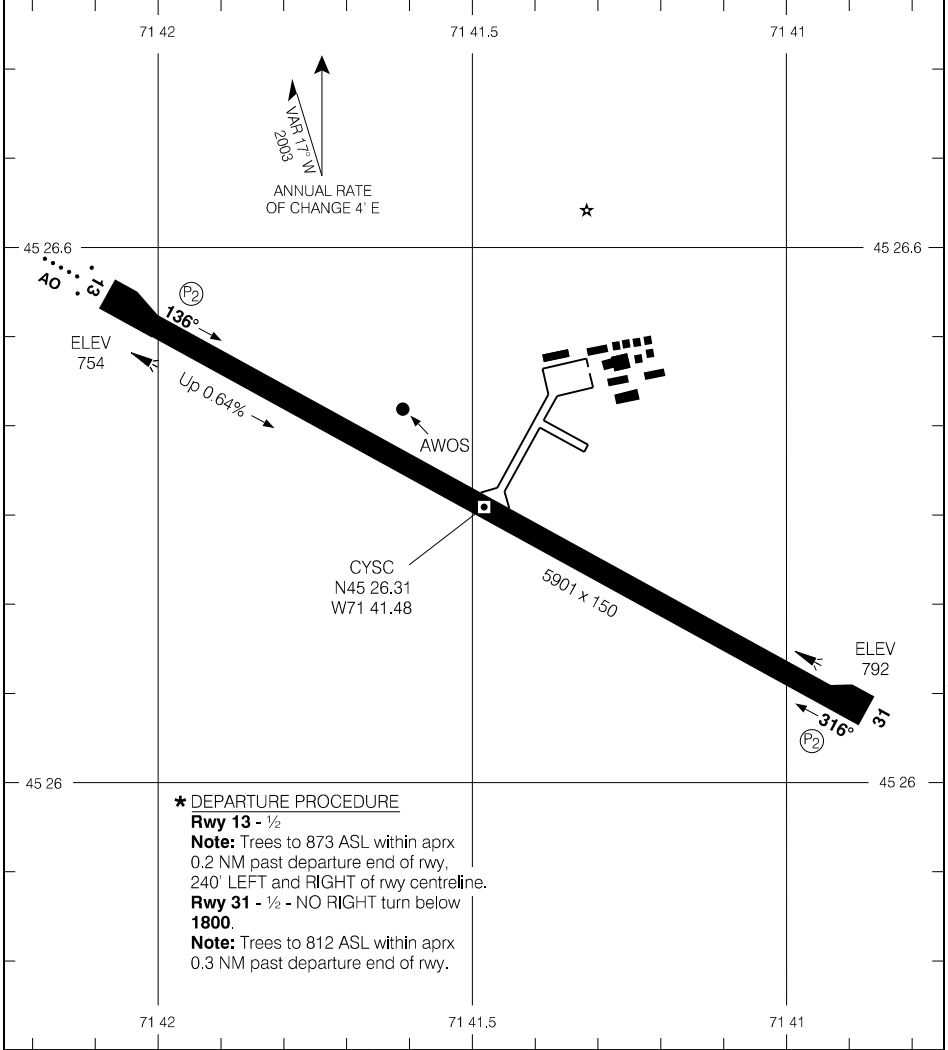

AERODROME CHART

AWOS – 126.25 (En) 128.15 (Fr)		UNICOM – 123.5				CTR Montreal – 132.55	
DECL DIST		13	31				
TORA	5901	5901					
TODA	6885	6885					
ASDA	5901	5901					
LDA	5901	5901					

★ **DEPARTURE PROCEDURE**
Rwy 13 - ½
Note: Trees to 873 ASL within aprx 0.2 NM past departure end of rwy, 240' LEFT and RIGHT of rwy centreline.
Rwy 31 - ½ - NO RIGHT turn below 1800.
Note: Trees to 812 ASL within aprx 0.3 NM past departure end of rwy.

TAKE-OFF MINIMA

Rwys 13, 31: ★

Source of Canadian Civil Aeronautical Data: © 2019 NAV CANADA All rights reserved

AERODROME CHART

EFF 1 FEB 18

CYSC