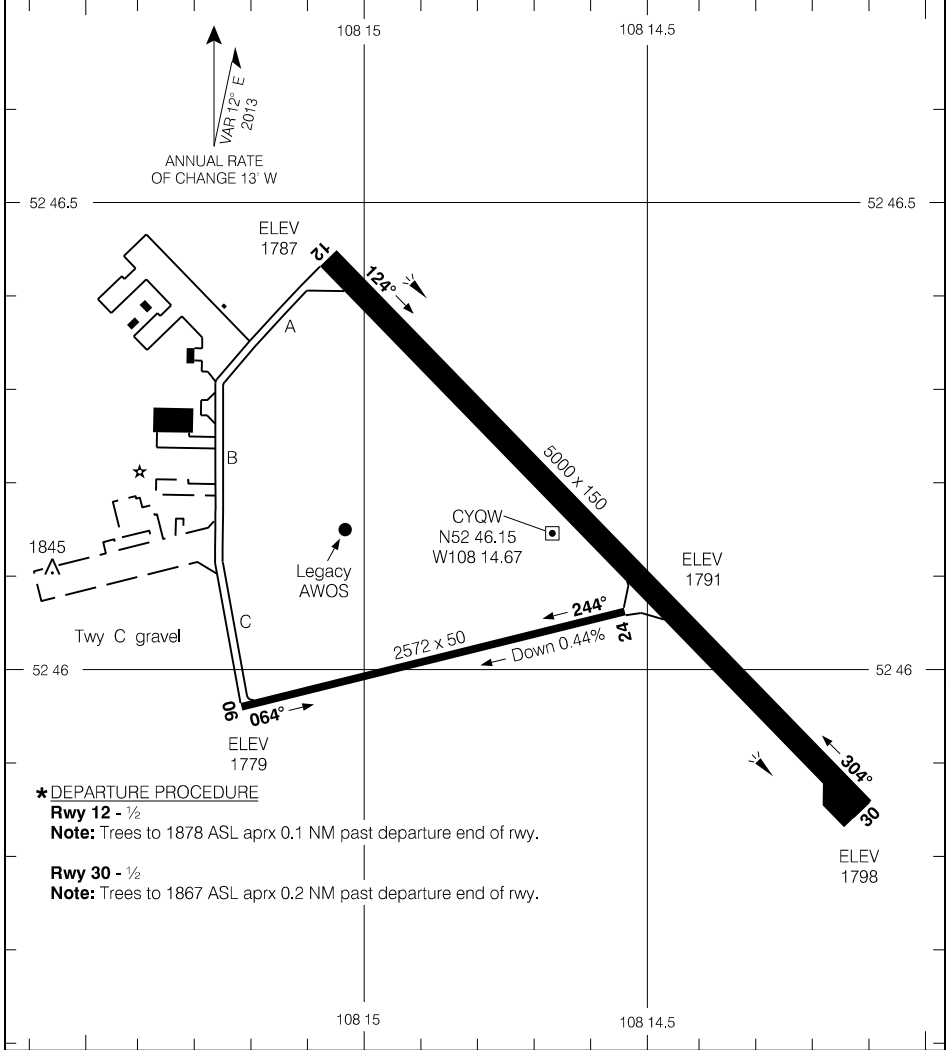

AERODROME CHART

AWOS - 128.12						TFC - 122.1		RADIO Winnipeg - 123.37	
						MF			
DECL	DISTS	06	24	12	30				
TORA		2572	2572	5000	5000				
TODA		2572	2572	5984	5984				
ASDA		2572	2572	5000	5000				
LDA		2572	2572	5000	5000				

Source of Canadian Civil Aeronautical Data: © 2019 NAV CANADA All rights reserved

*** DEPARTURE PROCEDURE**

- Rwy 12 - 1/2**
Note: Trees to 1878 ASL aprx 0.1 NM past departure end of rwy.
- Rwy 30 - 1/2**
Note: Trees to 1867 ASL aprx 0.2 NM past departure end of rwy.

TAKE-OFF MINIMA

Rwys 12, 30: *
Rwys 06, 24: NOT ASSESSED

AERODROME CHART

EFF 20 JUN 19

CYQW