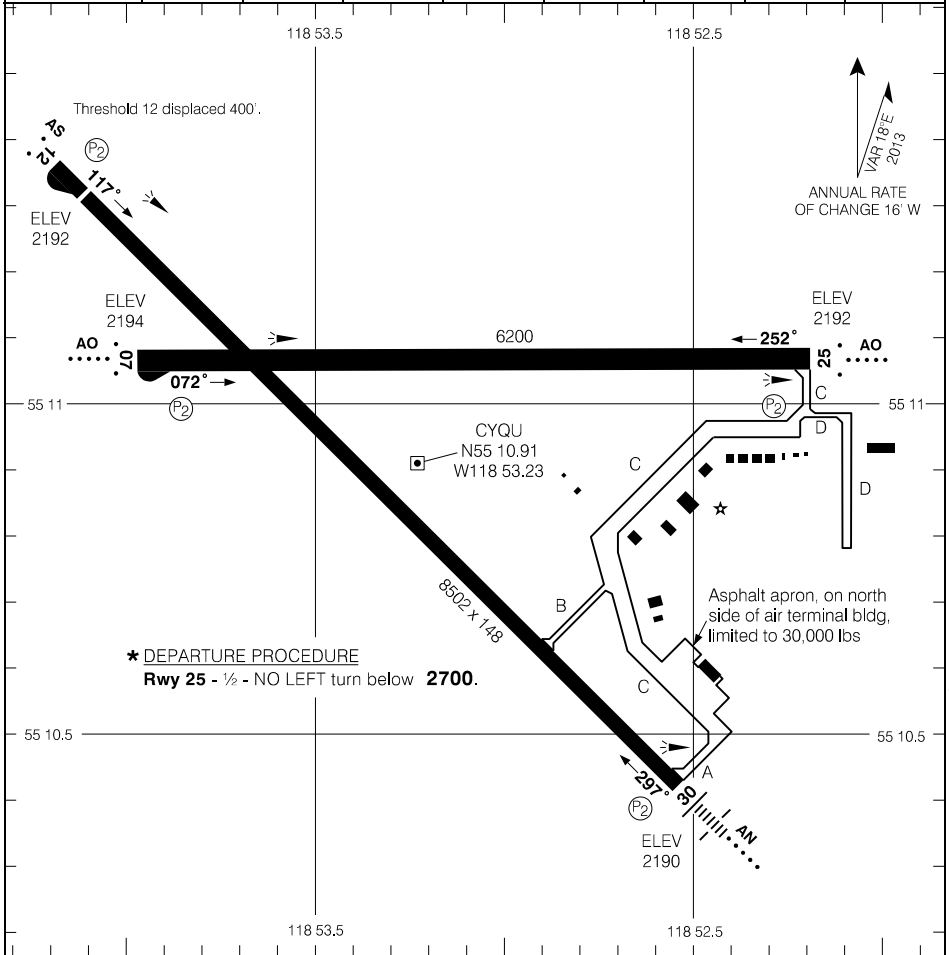

AERODROME CHART

ATIS - 128.6		CLNC DEL - 121.9		RADIO - 118.1		CTR Edmonton - 134.5 RADIO Edmonton - 123.47	
MF							

DECL DIST	07	25	12	30			
TORA	6200	6200	8502	8502			
TODA	7184	7184	9368	9402			
ASDA	6200	6200	8502	8502			
LDA	6200	6200	8102	8502			

RUNWAY LEVEL OF SERVICE	
RVO	LVO
RWY 12, 30: (1/4 sm)	NOT AUTHORIZED
TAKE-OFF MINIMA	
Rwys 07, 12, 30: 1/2 Rwy 25: *	
SCALE IN FEET	

AERODROME CHART

EFF 12 OCT 17

CYQU