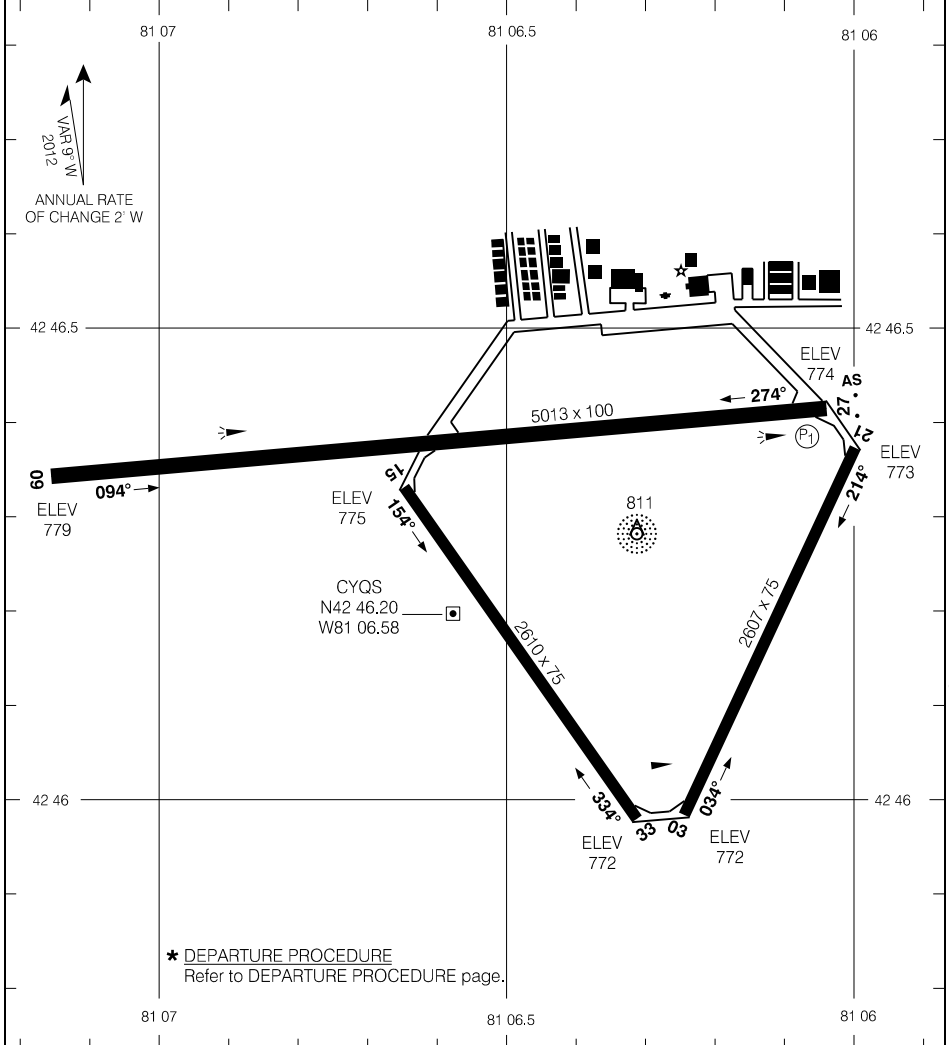

AERODROME CHART

AUTO - 122.55		UNICOM - 122.7					CTR Toronto - 135.3	
		ATF						
DECL	DISTS	03	21	09	27	15	33	
TORA		2607	2607	5013	5013	2610	2610	
TODA		3591	3591	5997	5543	3594	3594	
ASDA		2607	2607	5013	5013	2610	2610	
LDA		2607	2607	5013	5013	2610	2610	

* DEPARTURE PROCEDURE
Refer to DEPARTURE PROCEDURE page.

TAKE-OFF MINIMA
All Rwys: *

Source of Canadian Civil Aeronautical Data: © 2019 NAV CANADA All rights reserved

AERODROME CHART

EFF 3 JAN 19

CYQS