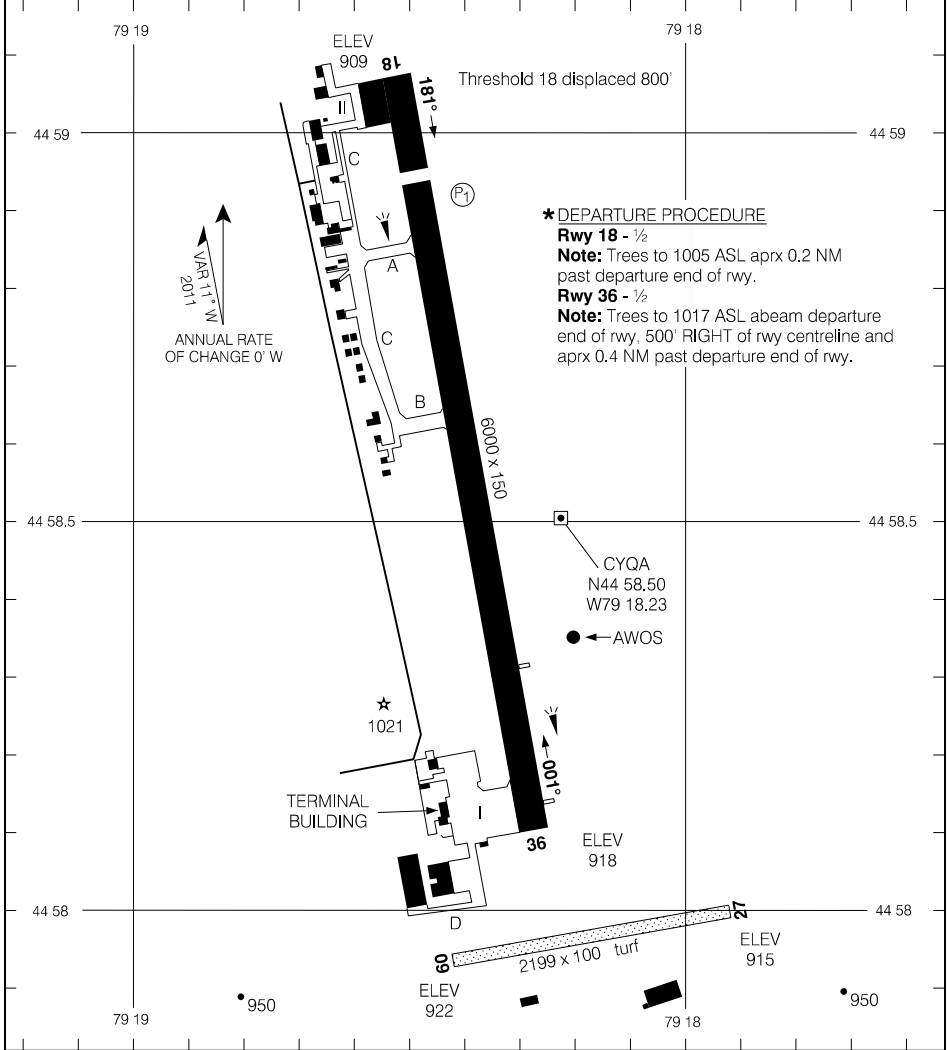

AERODROME CHART

| AWOS - 124.57 | | | | | | RADIO Timmins - 122.3 | | RADIO Timmins - 122.3 | |
|---------------|-------|------|------|------|------|-----------------------|--|-----------------------|--|
| | | | | | | MF | | | |
| DECL | DISTS | 09 | 27 | 18 | 36 | | | | |
| TORA | | 2199 | 2199 | 6000 | 6000 | | | | |
| TODA | | 2199 | 2199 | 6984 | 6700 | | | | |
| ASDA | | 2199 | 2199 | 6000 | 6000 | | | | |
| LDA | | 2199 | 2199 | 5200 | 6000 | | | | |

Source of Canadian Civil Aeronautical Data: © 2019 NAV CANADA All rights reserved

| | | | |
|---------------------------|--|---------------|--|
| TAKE-OFF MINIMA | | SCALE IN FEET | |
| Rwys 18, 36: * | | 1000 0 1000 | |
| Rwys 09, 27: NOT ASSESSED | | | |

AERODROME CHART