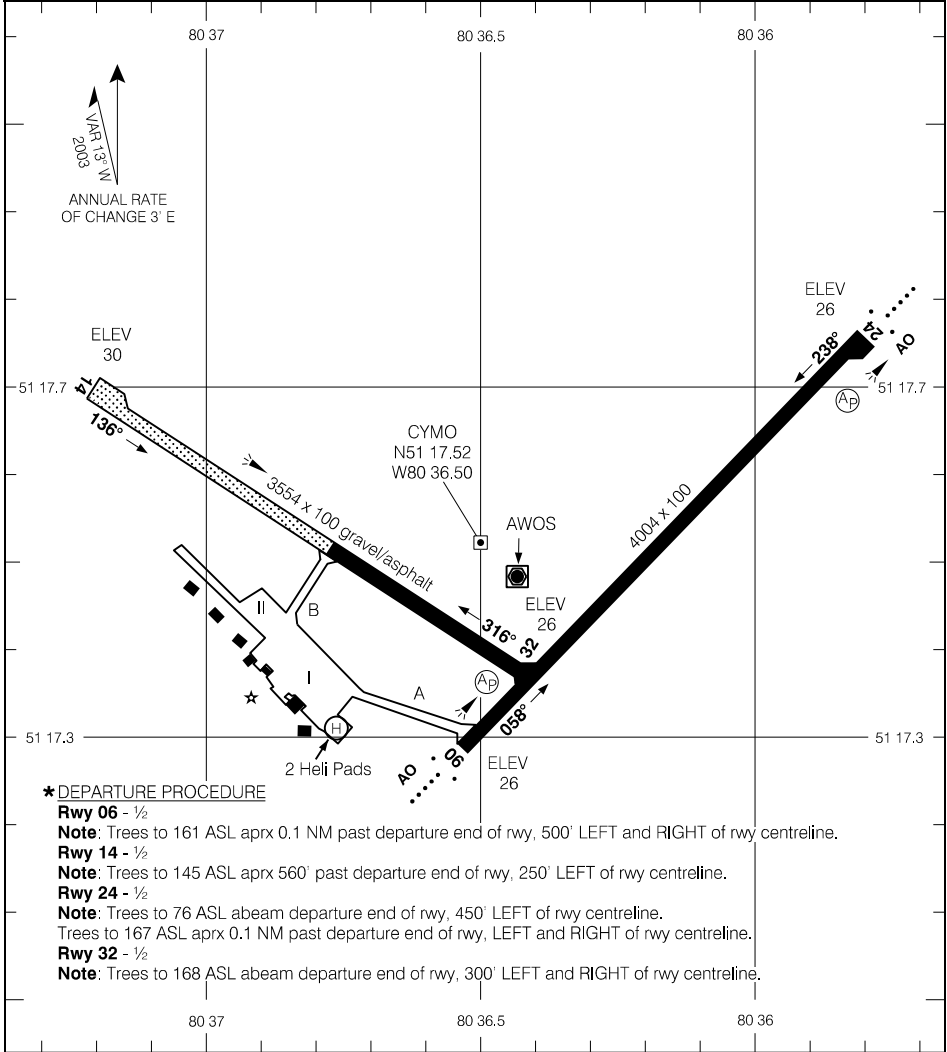

AERODROME CHART

AWOS - 124.8		RADIO Timmins - 122.5 TFC - 122.5				CTR Toronto - 133.72	
DECL	DISTS	06	24	14	32		
TORA		4004	4004	3554	3554		
TODA		4988	4988	4538	3954		
ASDA		4004	4004	3554	3554		
LDA		4004	4004	3554	3554		

*** DEPARTURE PROCEDURE**

- Rwy 06 - 1/2**
Note: Trees to 161 ASL aprx 0.1 NM past departure end of rwy, 500' LEFT and RIGHT of rwy centreline.
- Rwy 14 - 1/2**
Note: Trees to 145 ASL aprx 560' past departure end of rwy, 250' LEFT of rwy centreline.
- Rwy 24 - 1/2**
Note: Trees to 76 ASL abeam departure end of rwy, 450' LEFT of rwy centreline.
- Rwy 32 - 1/2**
Note: Trees to 167 ASL aprx 0.1 NM past departure end of rwy, LEFT and RIGHT of rwy centreline.

TAKE-OFF MINIMA

All Rwys: *

Source of Canadian Civil Aeronautical Data: © 2019 NAV CANADA All rights reserved

AERODROME CHART

EFF 20 JUN 19

CYMO