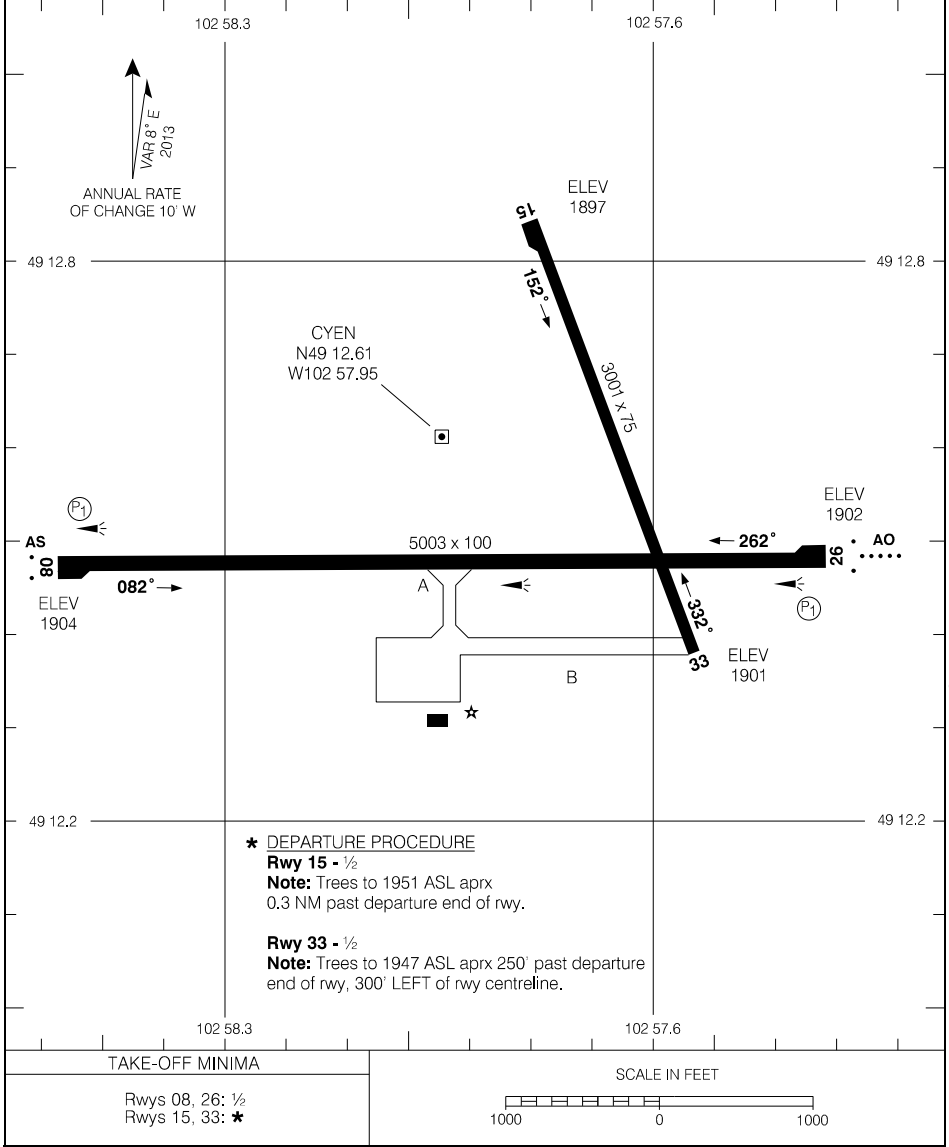

AERODROME CHART

AUTO - 127.8						UNICOM - 123.0		ATF	
DECL	DISTS	08	26	15	33				
	TORA	5003	5003	3001	3001				
	TODA	5456	5456	3496	3355				
	ASDA	5003	5003	3001	3001				
	LDA	5003	5003	3001	3001				

Source of Canadian Civil Aeronautical Data: © 2019 NAV CANADA All rights reserved

AERODROME CHART

EFF 13 SEP 18

CYEN