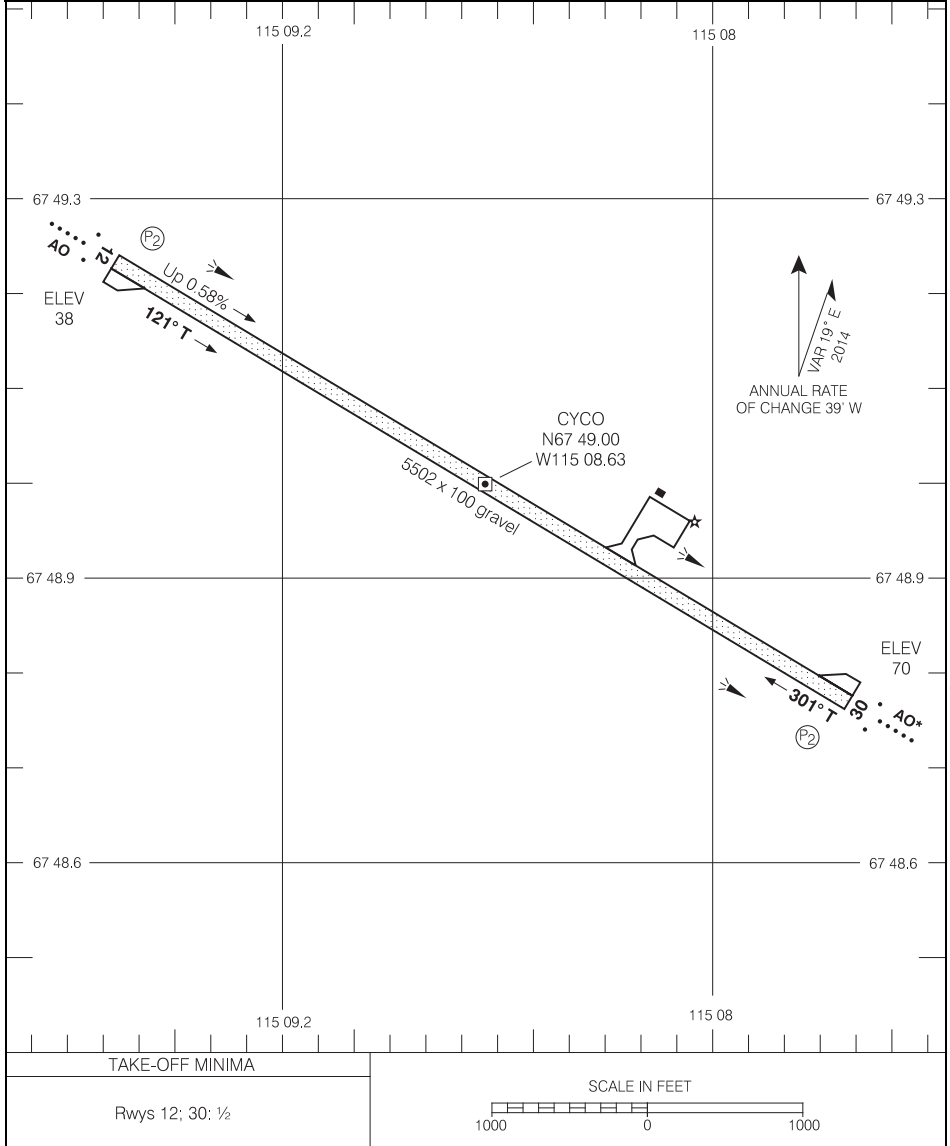

CYCO-AD

KUGLUKTUK, NU
CYCO

AERODROME CHART

				APRT RADIO - 122.1		CTR Edmonton - 124.25 RADIO Edmonton - 123.15	
DECL DIST		12	30				MF
TORA	5502	5502					
TODA	6486	6486					
ASDA	5502	5502					
LDA	5502	5502					

Source of Canadian Civil Aeronautical Data: © 2019 NAV CANADA All rights reserved

AERODROME CHART

EFF 12 OCT 17

CYCO

CYCO-AD