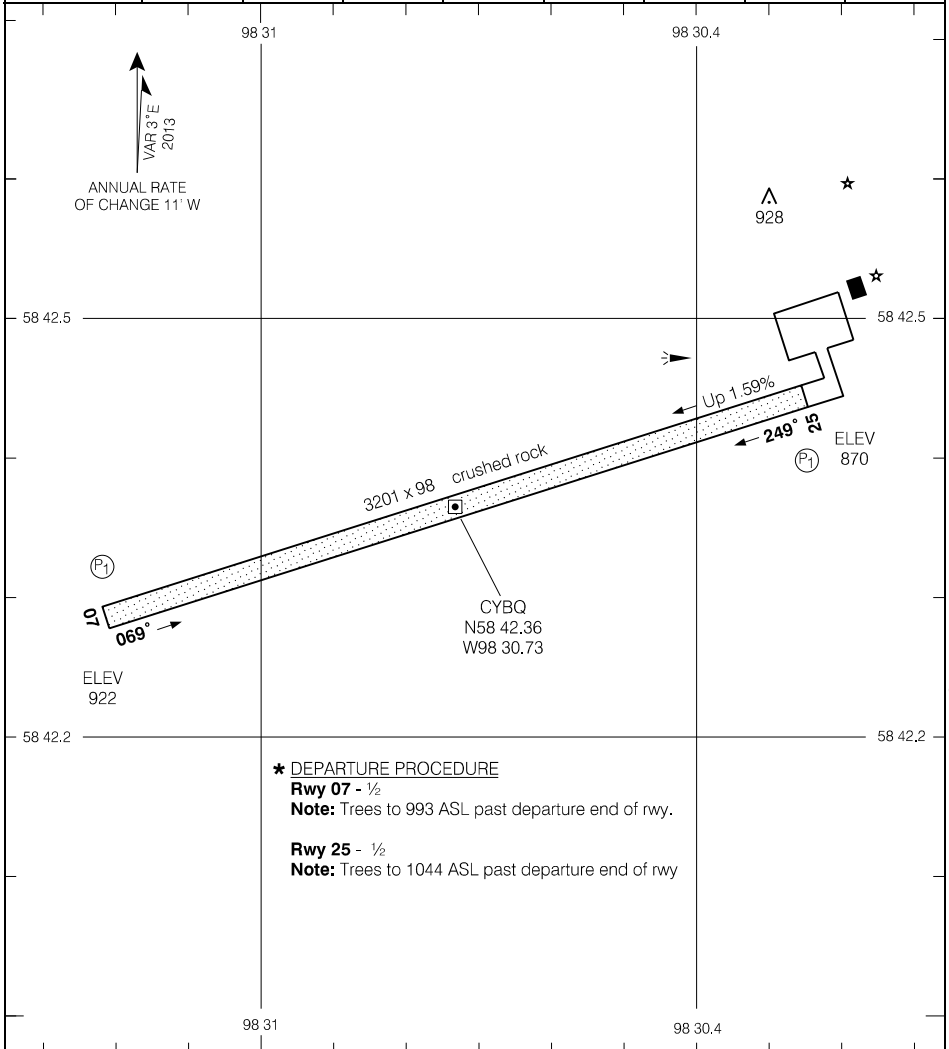

AERODROME CHART

AWOS - 128.62						UNICOM - 122.8 (AU)	RADIO Winnipeg - 126.7 DRCO	
						ATF		
DECL	DISTS	07	25					
TORA		3201	3201					
TODA		4185	3201					
ASDA		3201	3201					
LDA		3201	3201					

*** DEPARTURE PROCEDURE**
Rwy 07 - 1/2
Note: Trees to 993 ASL past departure end of rwy.
Rwy 25 - 1/2
Note: Trees to 1044 ASL past departure end of rwy

TAKE-OFF MINIMA

Rwys 07, 25: *

SCALE IN FEET

1000 0 1000

Source of Canadian Civil Aeronautical Data: © 2019 NAV CANADA All rights reserved

AERODROME CHART

EFF 29 MAR 18

CYBQ